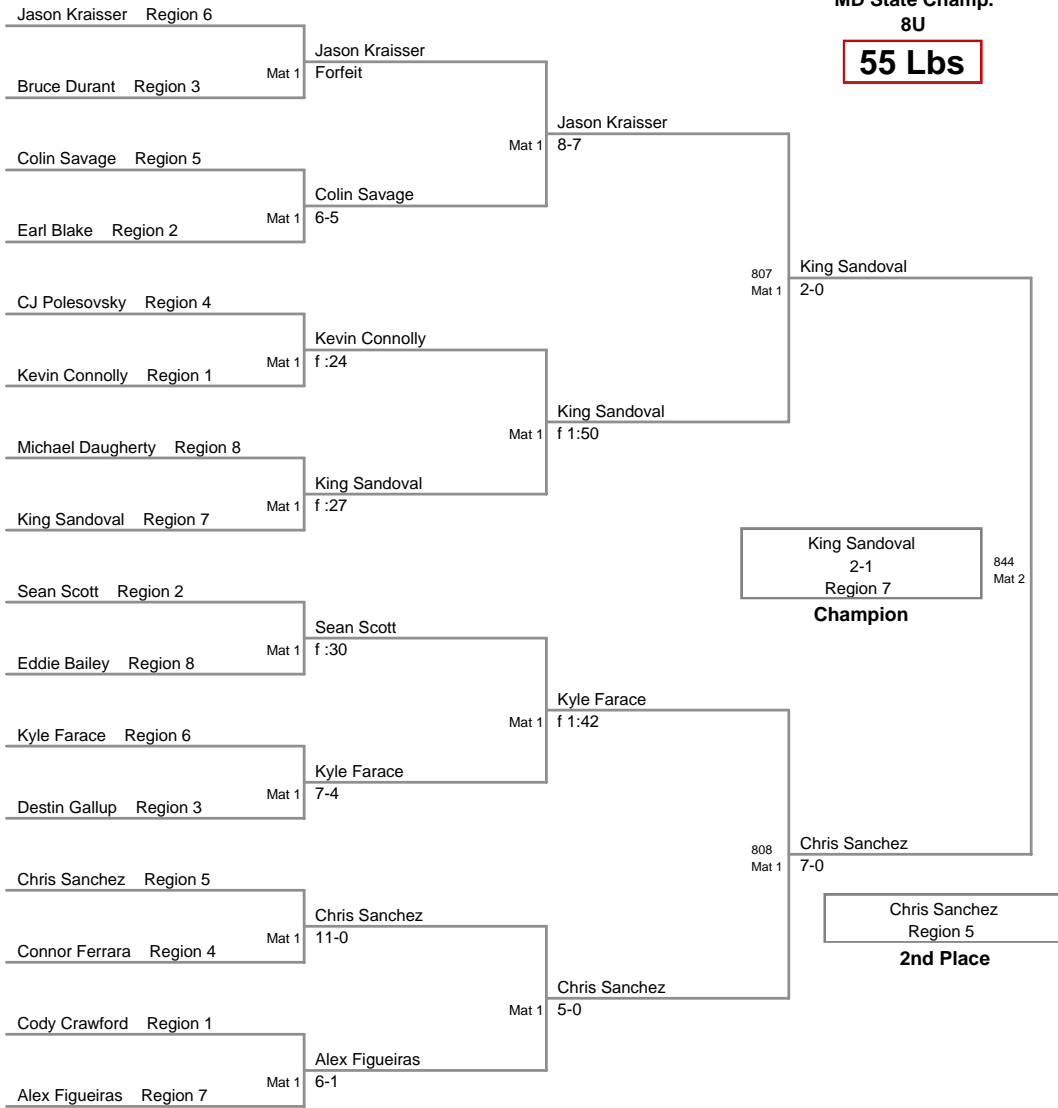

MD State Champ.
8U

50 Lbs

MD State Champ.
8U

55 Lbs

**MD State Champ.
8U**

60 Lbs

MD State Champ.
8U

70 Lbs

**MD State Champ.
8U**

75 Lbs

**MD State Champ.
8U**

95 Lbs