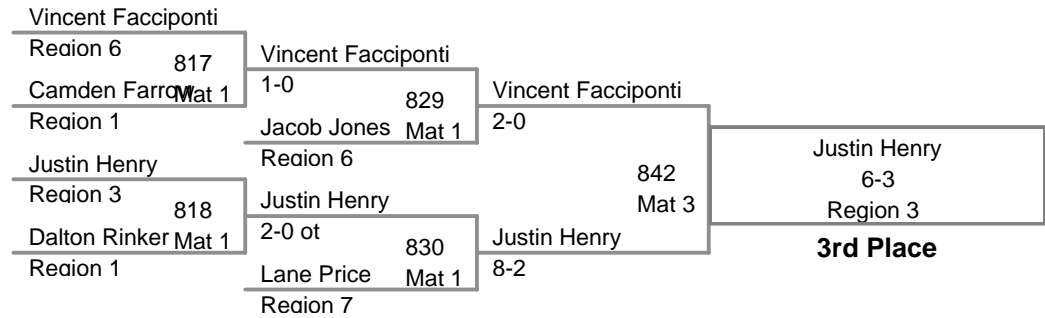

**MD State Champ.
8U**

75 Lbs