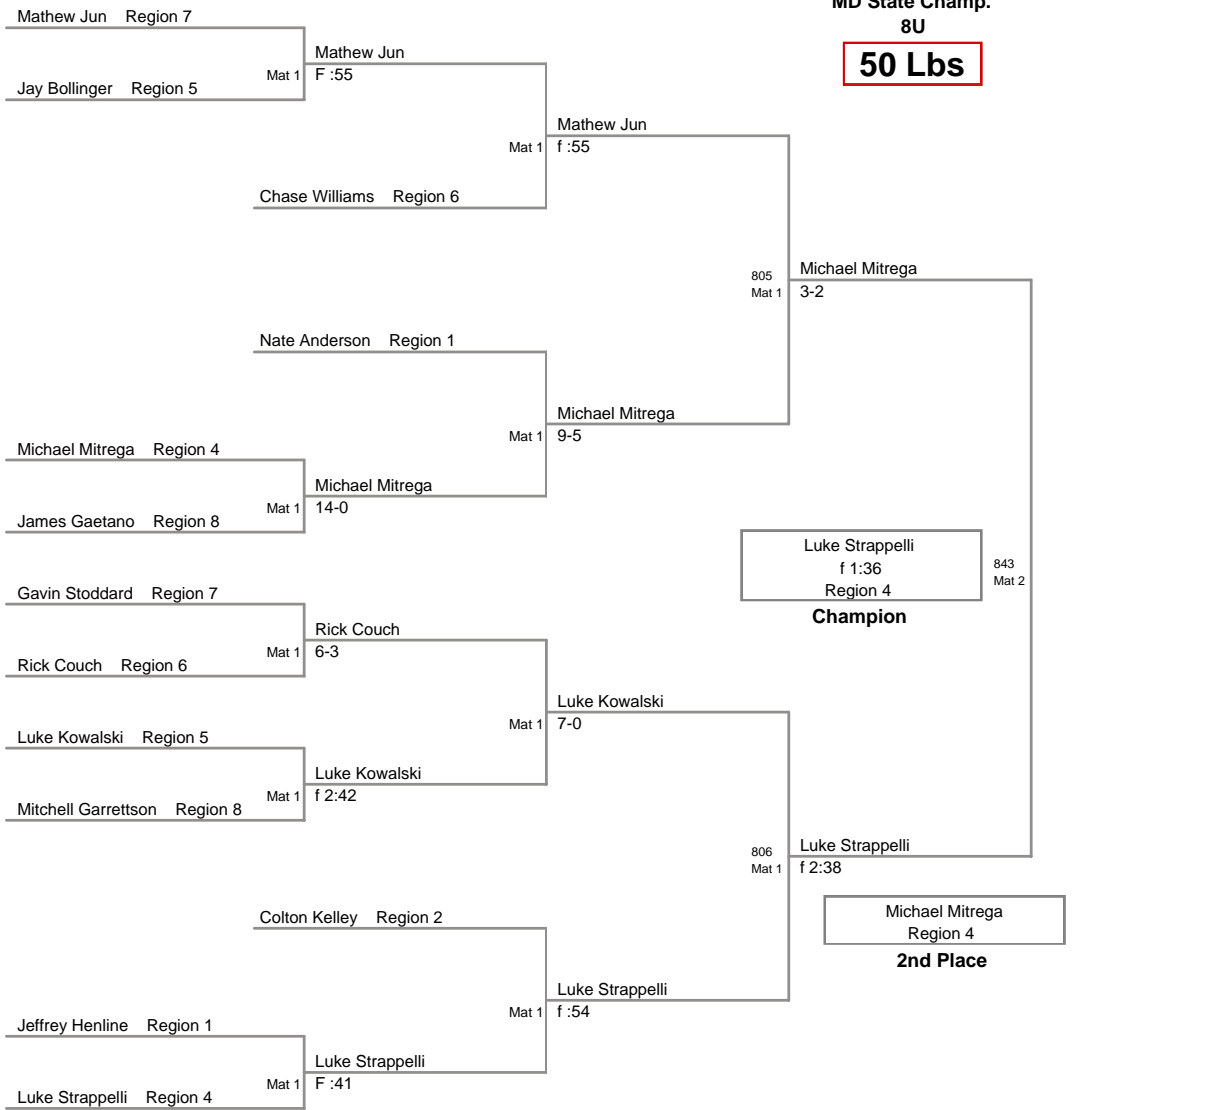

MD State Champ.
8U

50 Lbs

MD State Champ.
8U

55 Lbs

**MD State Champ.
8U**

60 Lbs

MD State Champ.
8U

70 Lbs

**MD State Champ.
8U**

75 Lbs

**MD State Champ.
8U**

95 Lbs