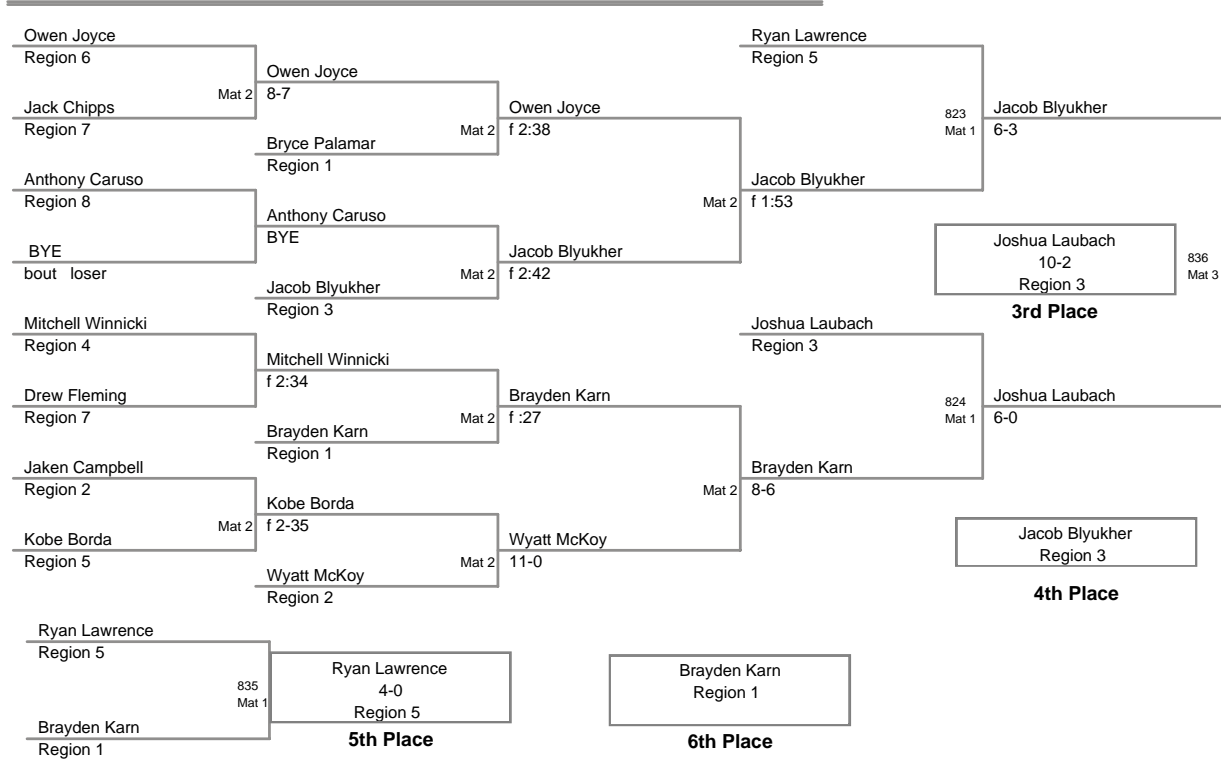

MD State Champ.
8U

50 Lbs

MD State Champ.
8U

55 Lbs

**MD State Champ.
8U**

60 Lbs

MD State Champ.
8U

70 Lbs

**MD State Champ.
8U**

75 Lbs

**MD State Champ.
8U**

95 Lbs