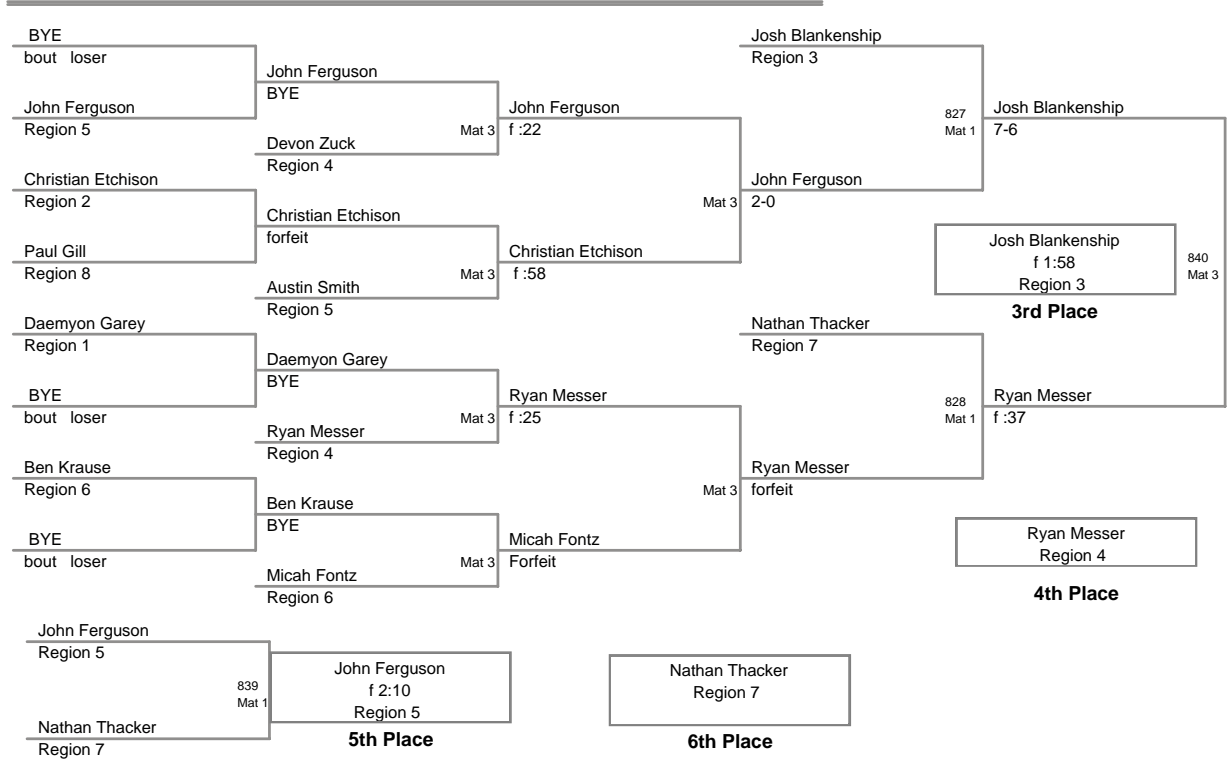

MD State Champ.
8U

50 Lbs

MD State Champ.
8U

55 Lbs

**MD State Champ.
8U**

60 Lbs

MD State Champ.
8U

70 Lbs