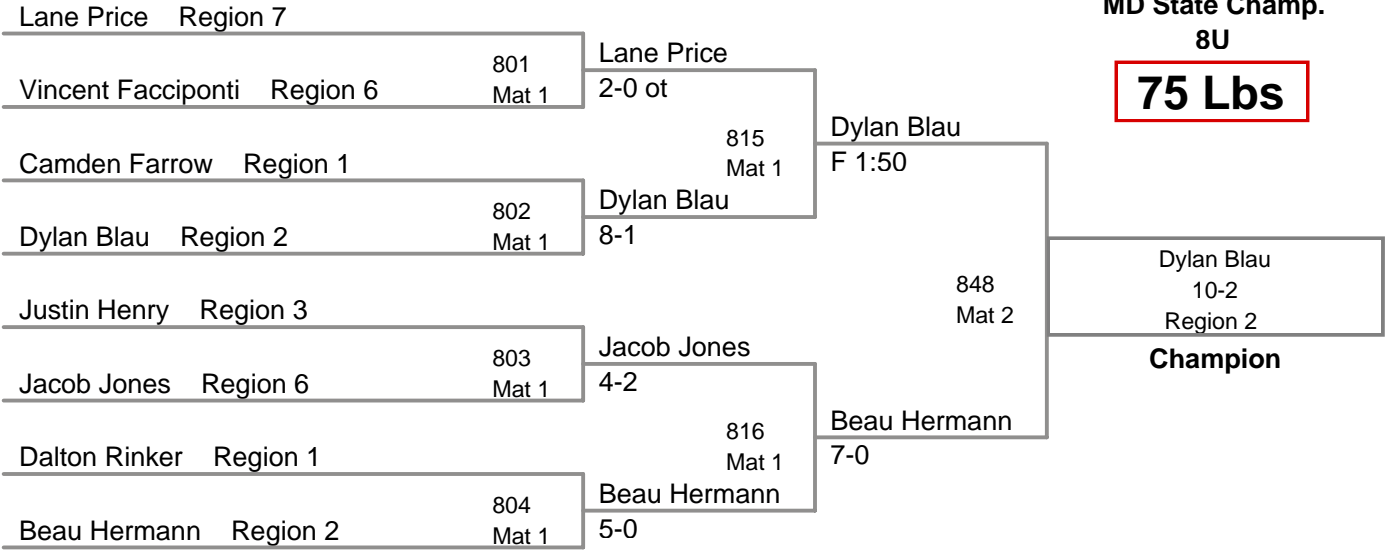

MD State Champ.
8U

50 Lbs

MD State Champ.
8U

55 Lbs

**MD State Champ.
8U**

60 Lbs

MD State Champ.
8U

70 Lbs

**MD State Champ.
8U**

75 Lbs

**MD State Champ.
8U**

95 Lbs