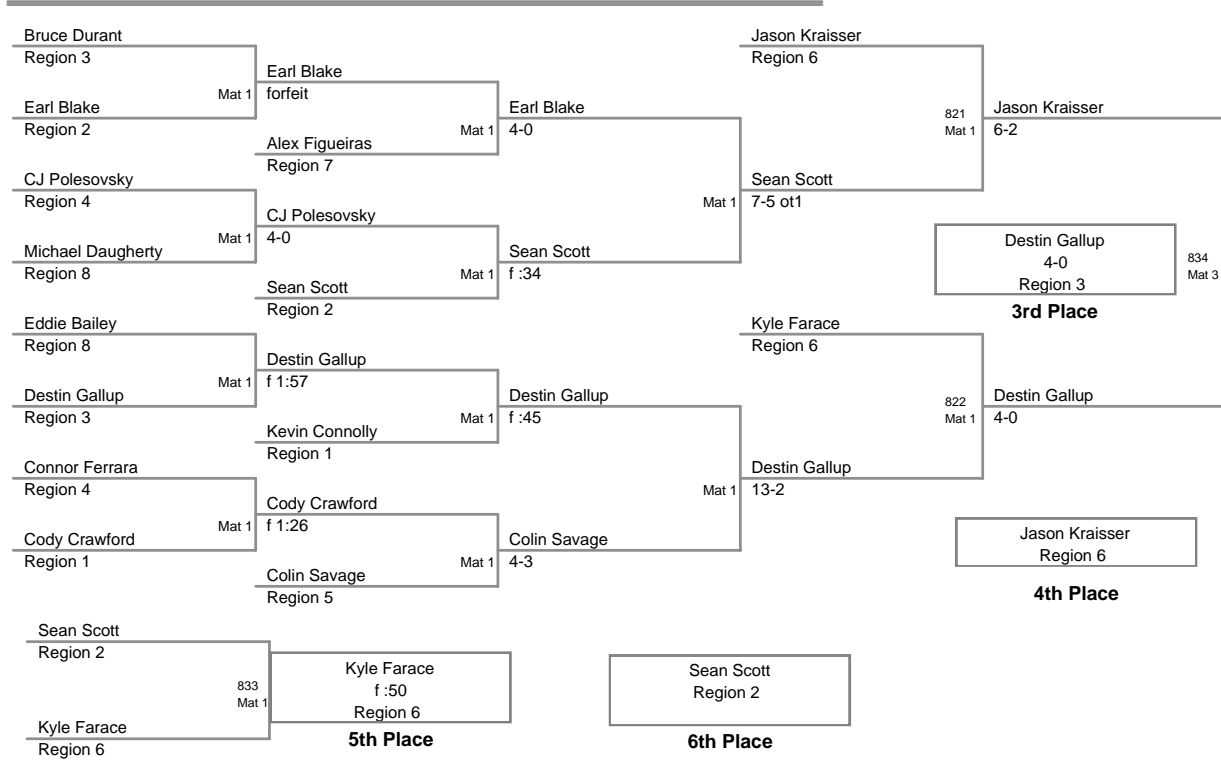

MD State Champ.
8U

50 Lbs

MD State Champ.
8U

55 Lbs

**MD State Champ.
8U**

60 Lbs

MD State Champ.
8U

70 Lbs

**MD State Champ.
8U**

75 Lbs

**MD State Champ.
8U**

95 Lbs