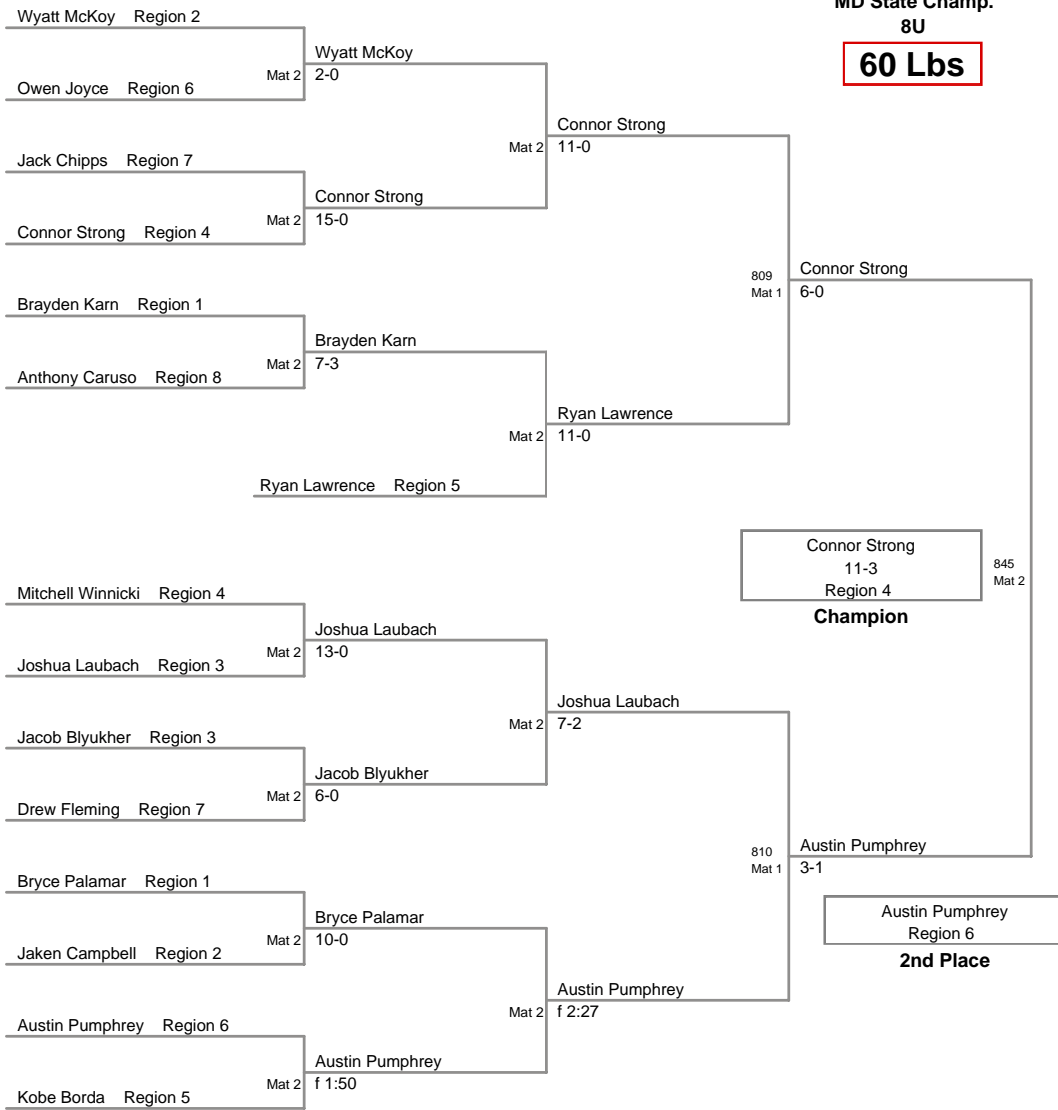

MD State Champ.
8U

50 Lbs

MD State Champ.
8U

55 Lbs

**MD State Champ.
8U**

60 Lbs

MD State Champ.
8U

70 Lbs

**MD State Champ.
8U**

75 Lbs

**MD State Champ.
8U**

95 Lbs