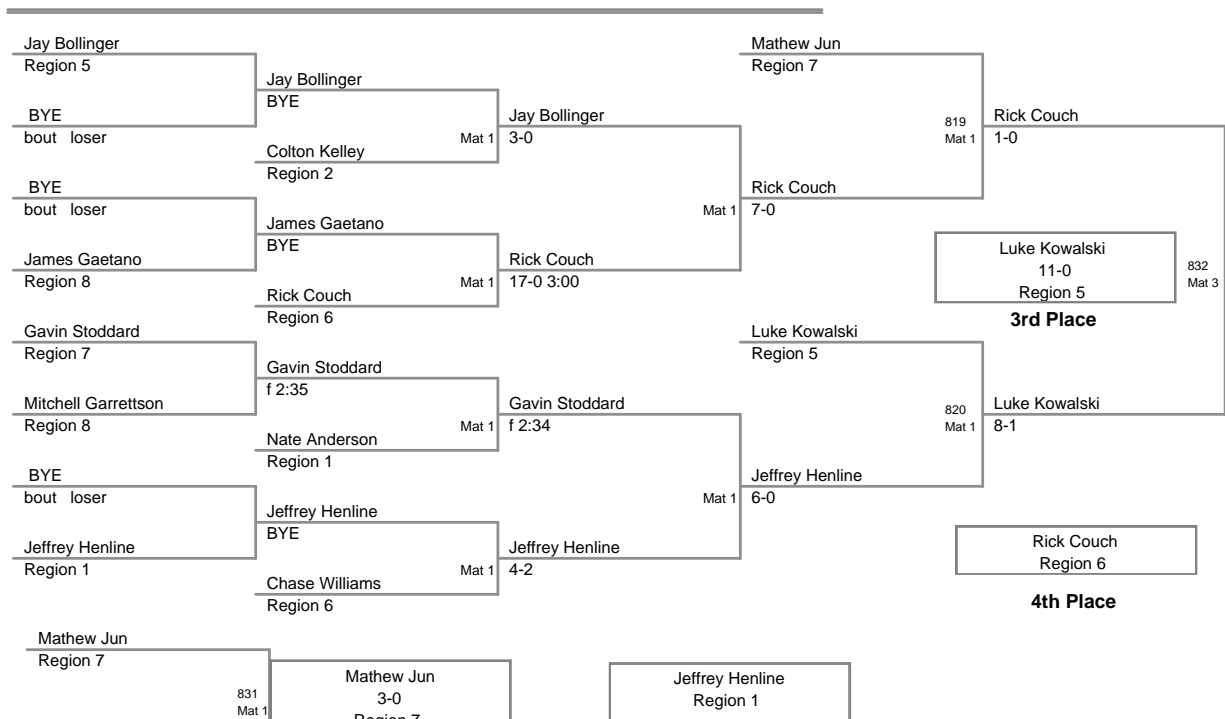

MD State Champ.
8U

50 Lbs

MD State Champ.
8U

55 Lbs

**MD State Champ.
8U**

60 Lbs

MD State Champ.
8U

70 Lbs

**MD State Champ.
8U**

75 Lbs

**MD State Champ.
8U**

95 Lbs