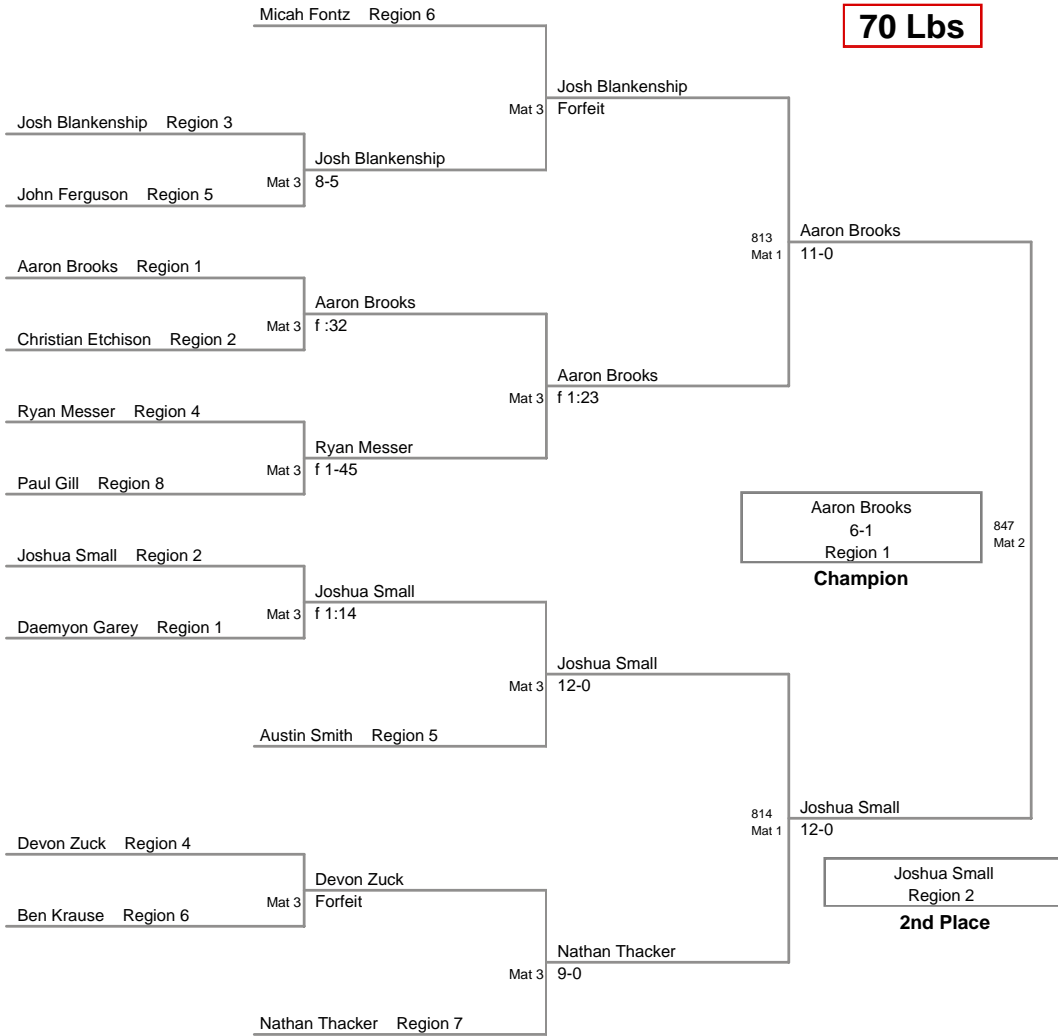

MD State Champ.
8U

50 Lbs

MD State Champ.
8U

55 Lbs

**MD State Champ.
8U**

60 Lbs

MD State Champ.
8U

70 Lbs

**MD State Champ.
8U**

75 Lbs

**MD State Champ.
8U**

95 Lbs