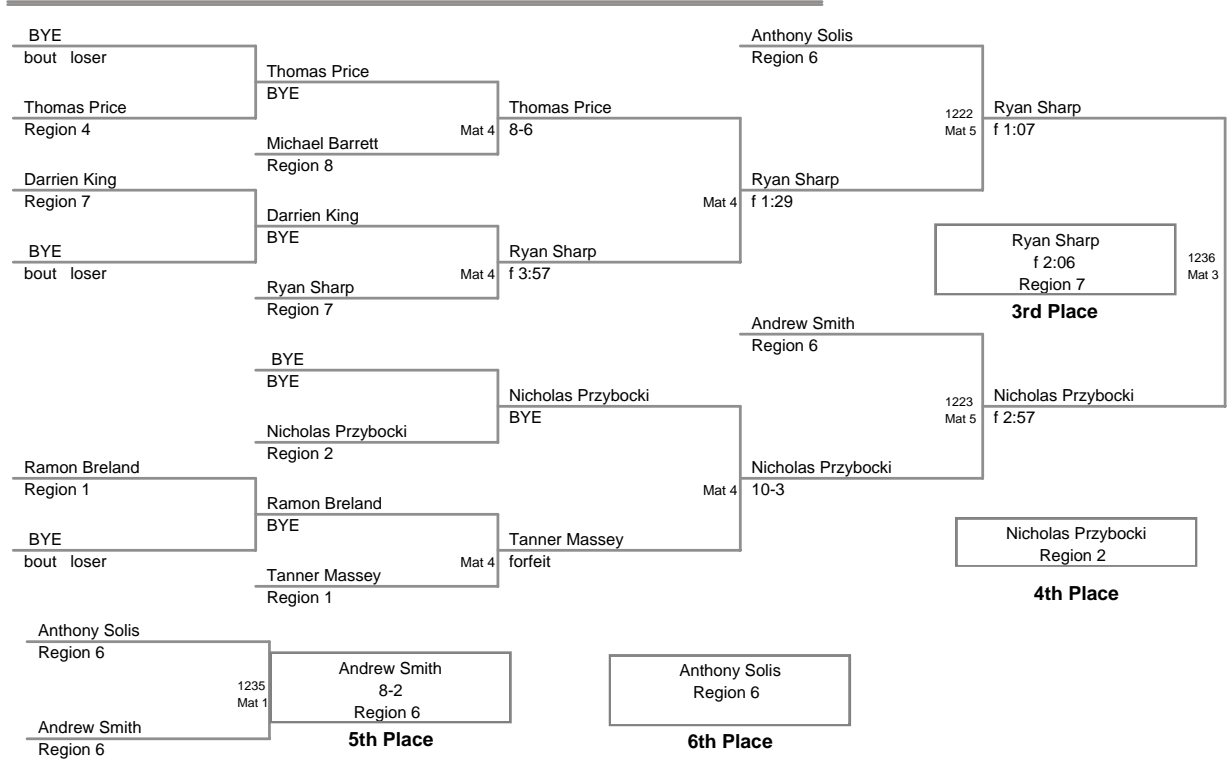

MD State Champ.
12U

115 Lbs