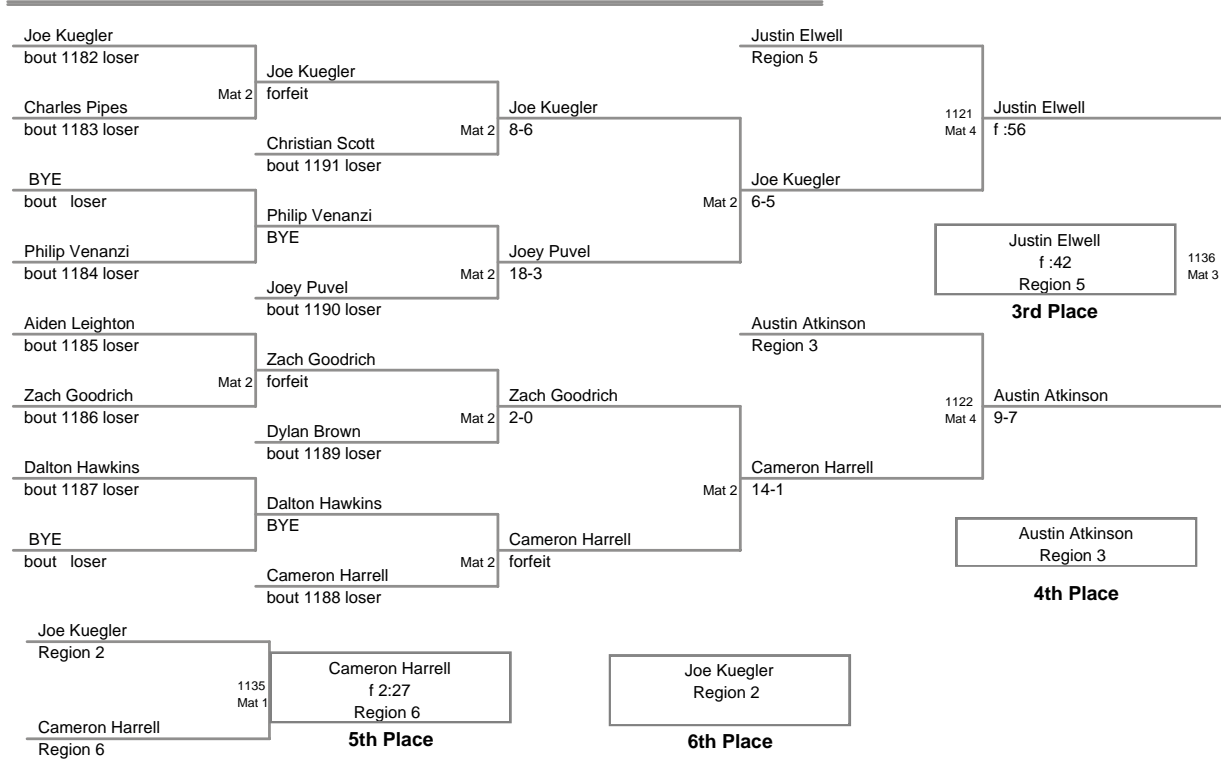

**MD State Champ.
12U**

65 Lbs

**MD State Champ.
12U**

70 Lbs

**MD State Champ.
12U**

75 Lbs

MD State Champ.
12U

85 Lbs

MD State Champ.
12U

90 Lbs

MD State Champ.
12U

95 Lbs

**MD State Champ.
12U**

101 Lbs

MD State Champ.
12U

108 Lbs