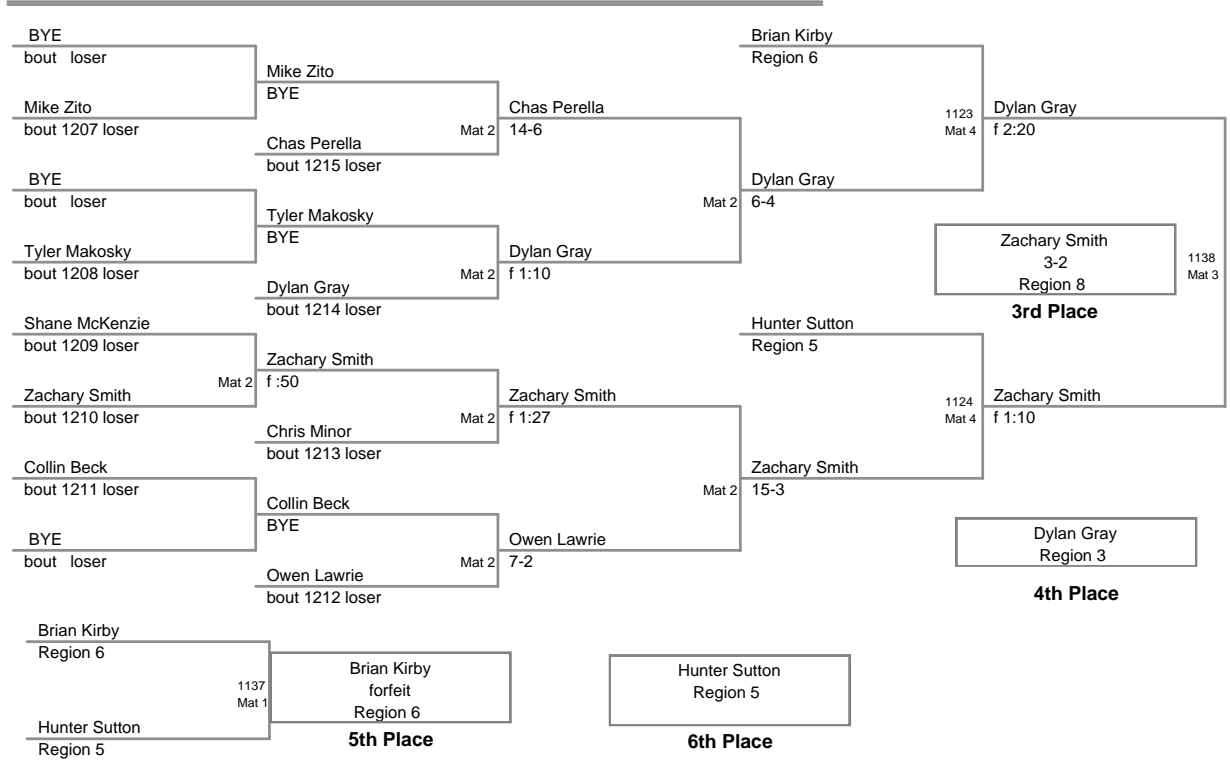

**MD State Champ.
12U**

65 Lbs

**MD State Champ.
12U**

70 Lbs

**MD State Champ.
12U**

75 Lbs

MD State Champ.
12U

85 Lbs

MD State Champ.
12U

90 Lbs

MD State Champ.
12U

95 Lbs

**MD State Champ.
12U**

101 Lbs

MD State Champ.
12U

108 Lbs