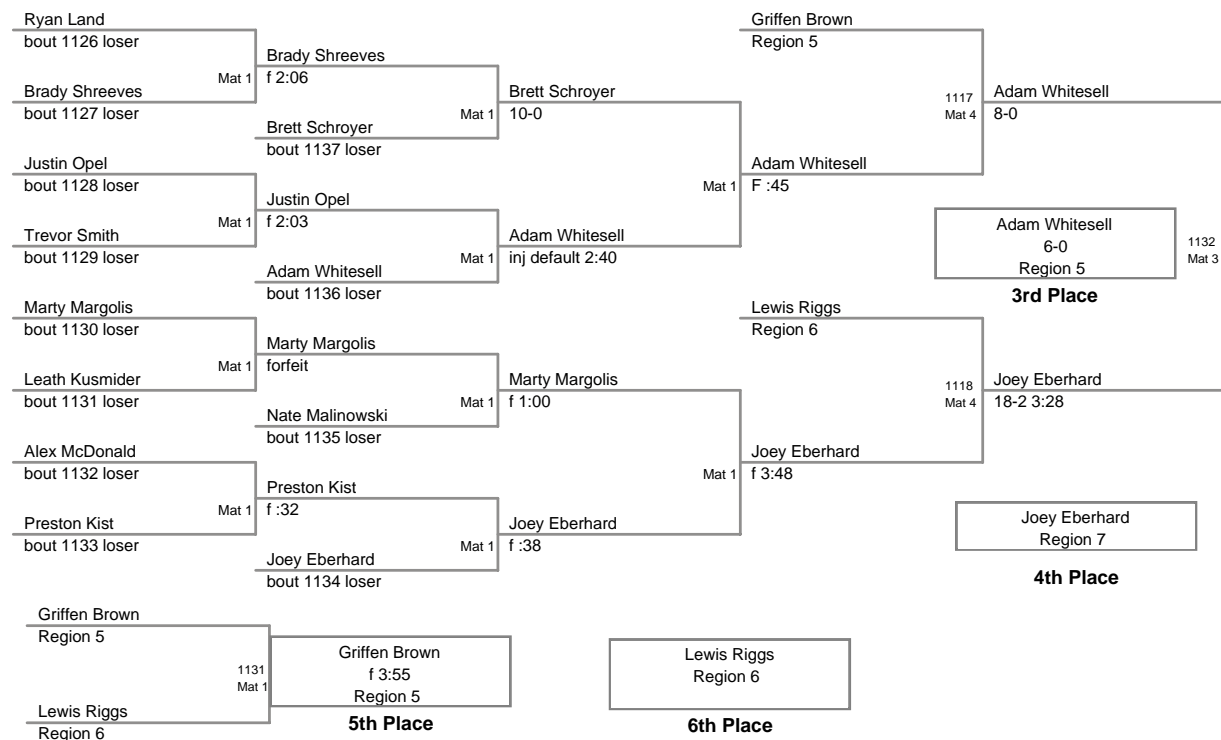

**MD State Champ.
12U**

65 Lbs

**MD State Champ.
12U**

70 Lbs

**MD State Champ.
12U**

75 Lbs

MD State Champ.
12U

85 Lbs

MD State Champ.
12U

90 Lbs

MD State Champ.
12U

95 Lbs

**MD State Champ.
12U**

101 Lbs

MD State Champ.
12U

108 Lbs