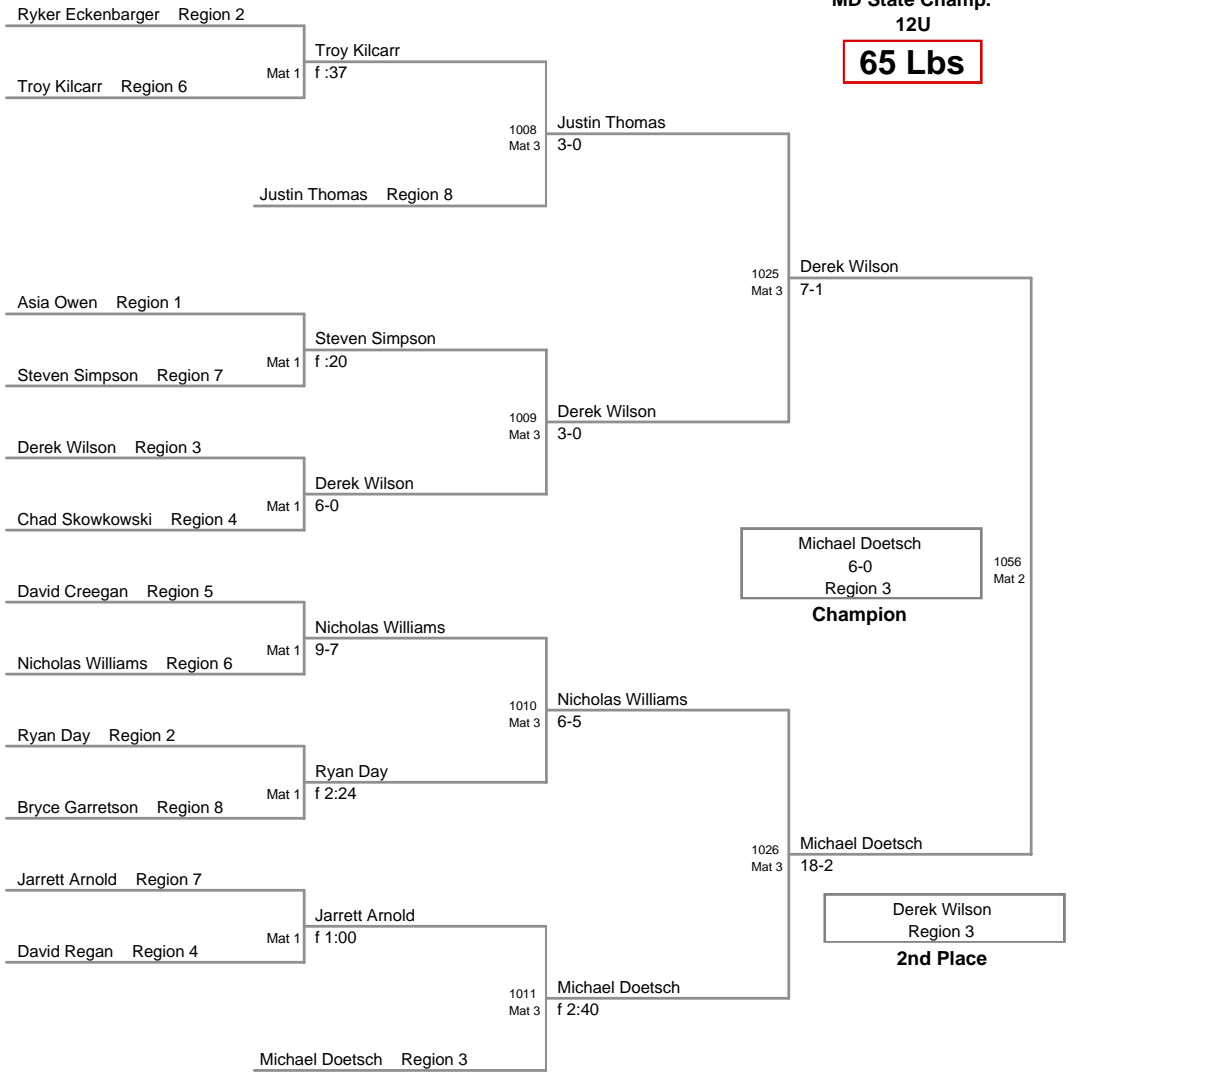

**MD State Champ.
12U**

65 Lbs

**MD State Champ.
12U**

70 Lbs

**MD State Champ.
12U**

75 Lbs

MD State Champ.
12U

85 Lbs

MD State Champ.
12U

90 Lbs

MD State Champ.
12U

95 Lbs

**MD State Champ.
12U**

101 Lbs

MD State Champ.
12U

108 Lbs

MD State Champ.
12U

115 Lbs

MD State Champ.
12U

122 Lbs

**MD State Champ.
12U**

140 Lbs

MD State Champ.
12U

170 Lbs