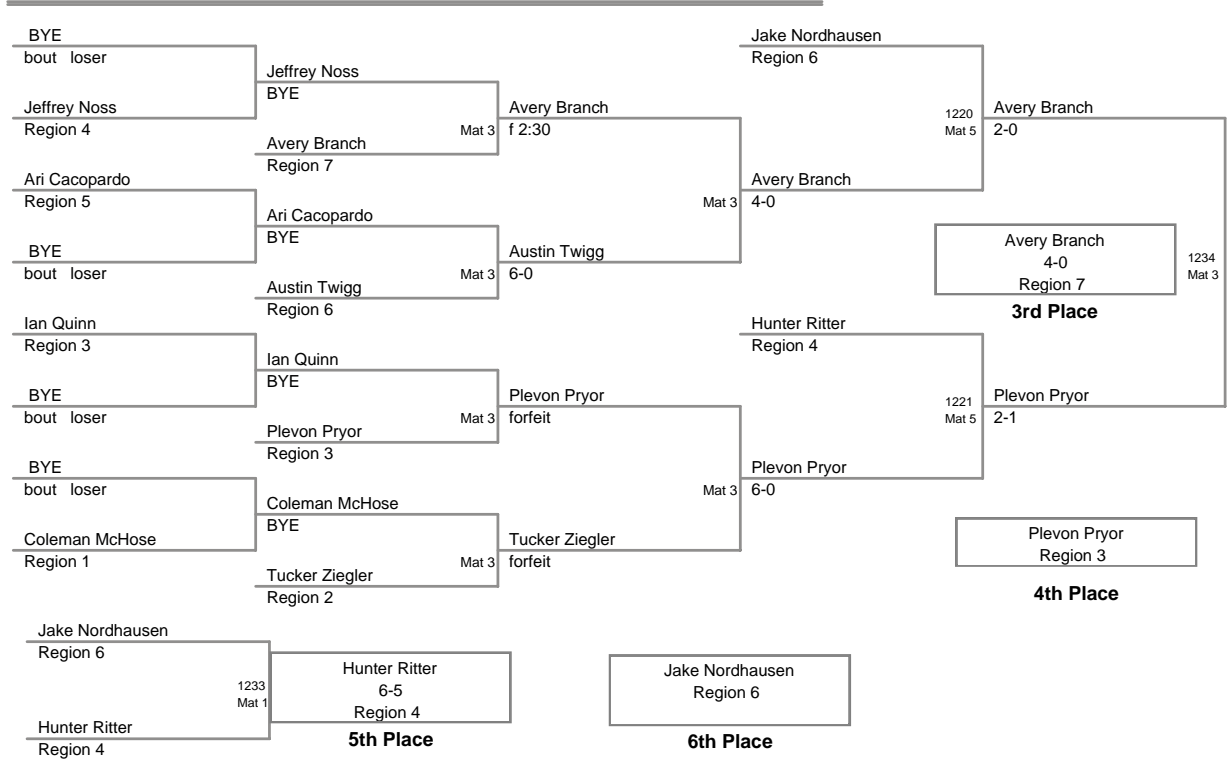

MD State Champ.
12U

90 Lbs

MD State Champ.
12U

95 Lbs

**MD State Champ.
12U**

101 Lbs

MD State Champ.
12U

108 Lbs