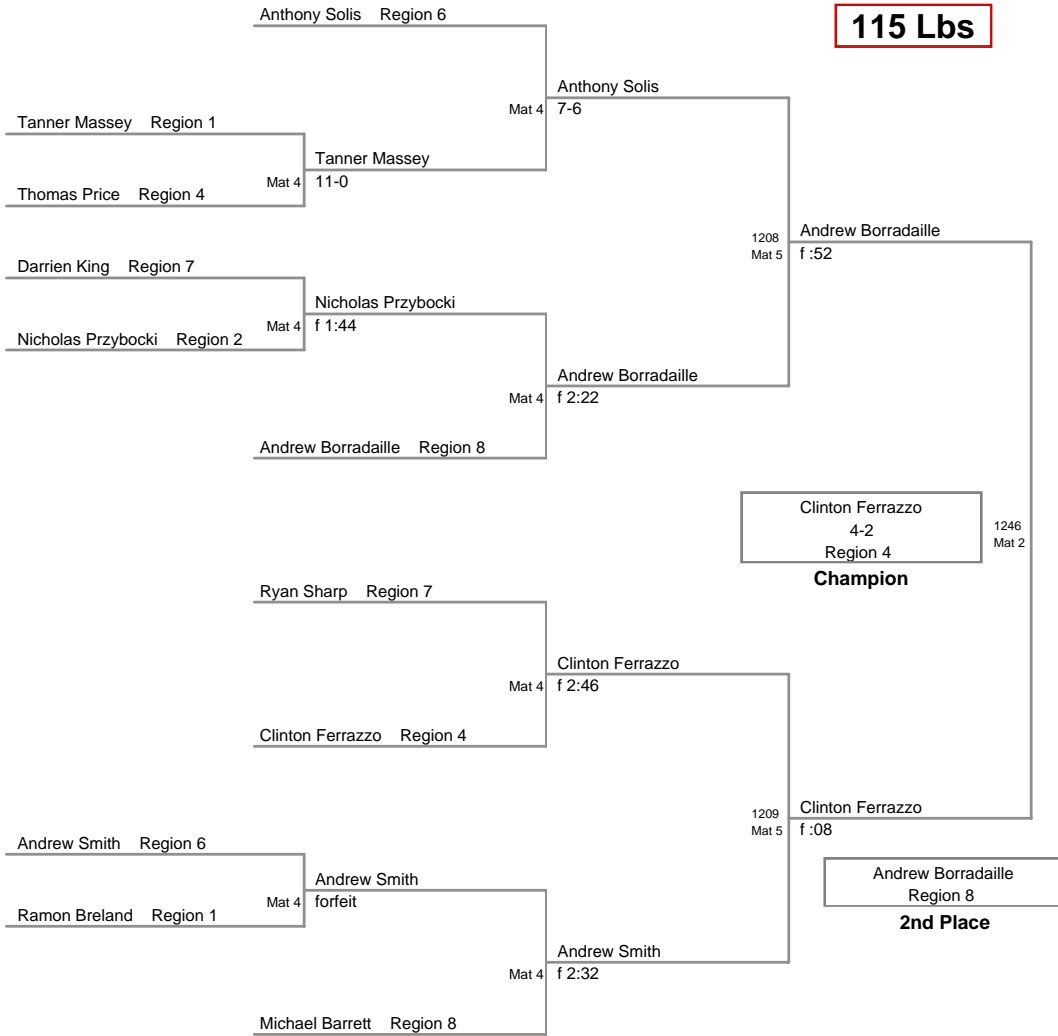

MD State Champ.
12U

90 Lbs

MD State Champ.
12U

95 Lbs

**MD State Champ.
12U**

101 Lbs

MD State Champ.
12U

108 Lbs

MD State Champ.
12U

115 Lbs

MD State Champ.
12U

122 Lbs

**MD State Champ.
12U**

140 Lbs

MD State Champ.
12U

170 Lbs