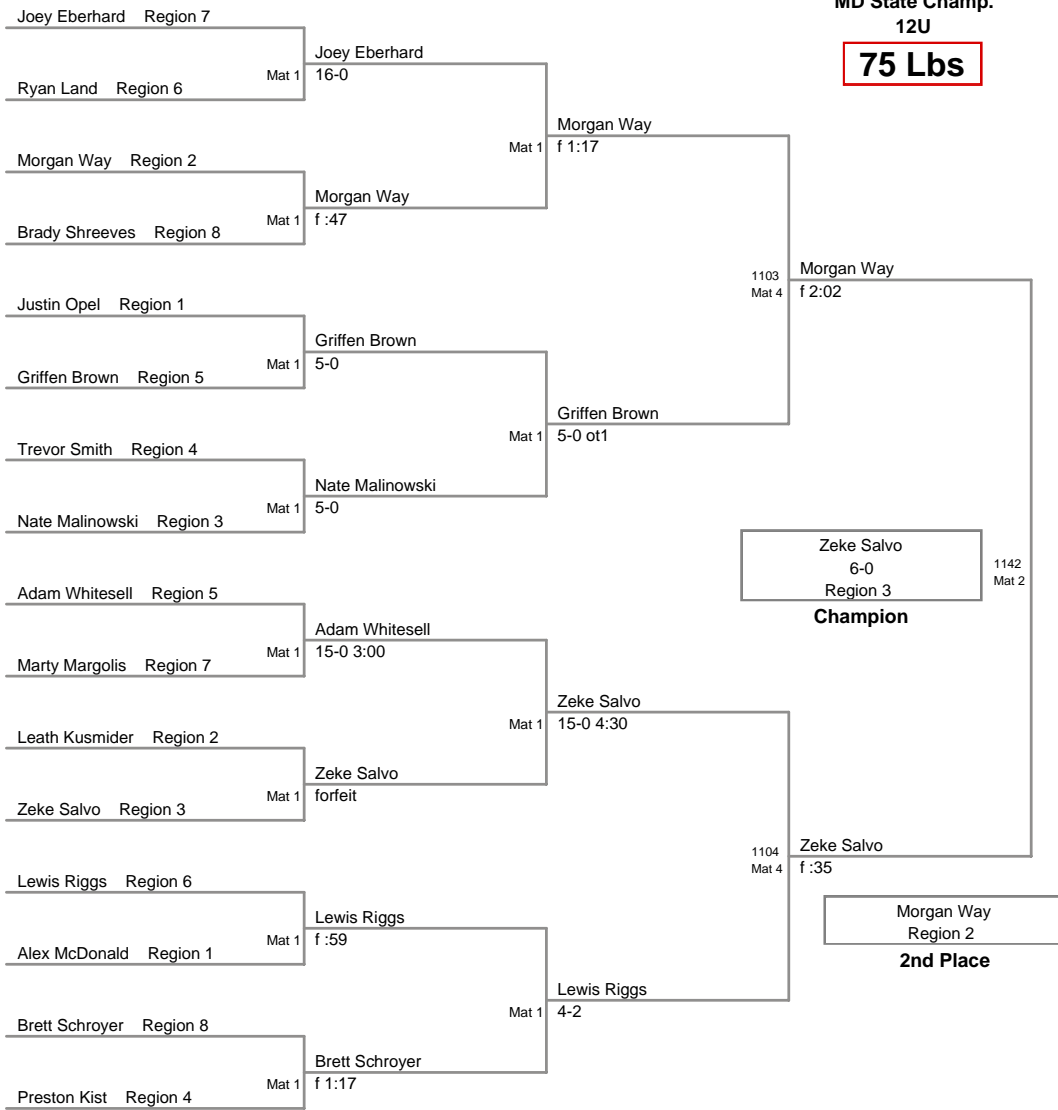

**MD State Champ.
12U**

65 Lbs

**MD State Champ.
12U**

70 Lbs

**MD State Champ.
12U**

75 Lbs

MD State Champ.
12U

85 Lbs

MD State Champ.
12U

90 Lbs

MD State Champ.
12U

95 Lbs

**MD State Champ.
12U**

101 Lbs

MD State Champ.
12U

108 Lbs

MD State Champ.
12U

115 Lbs

MD State Champ.
12U

122 Lbs

**MD State Champ.
12U**

140 Lbs

MD State Champ.
12U

170 Lbs