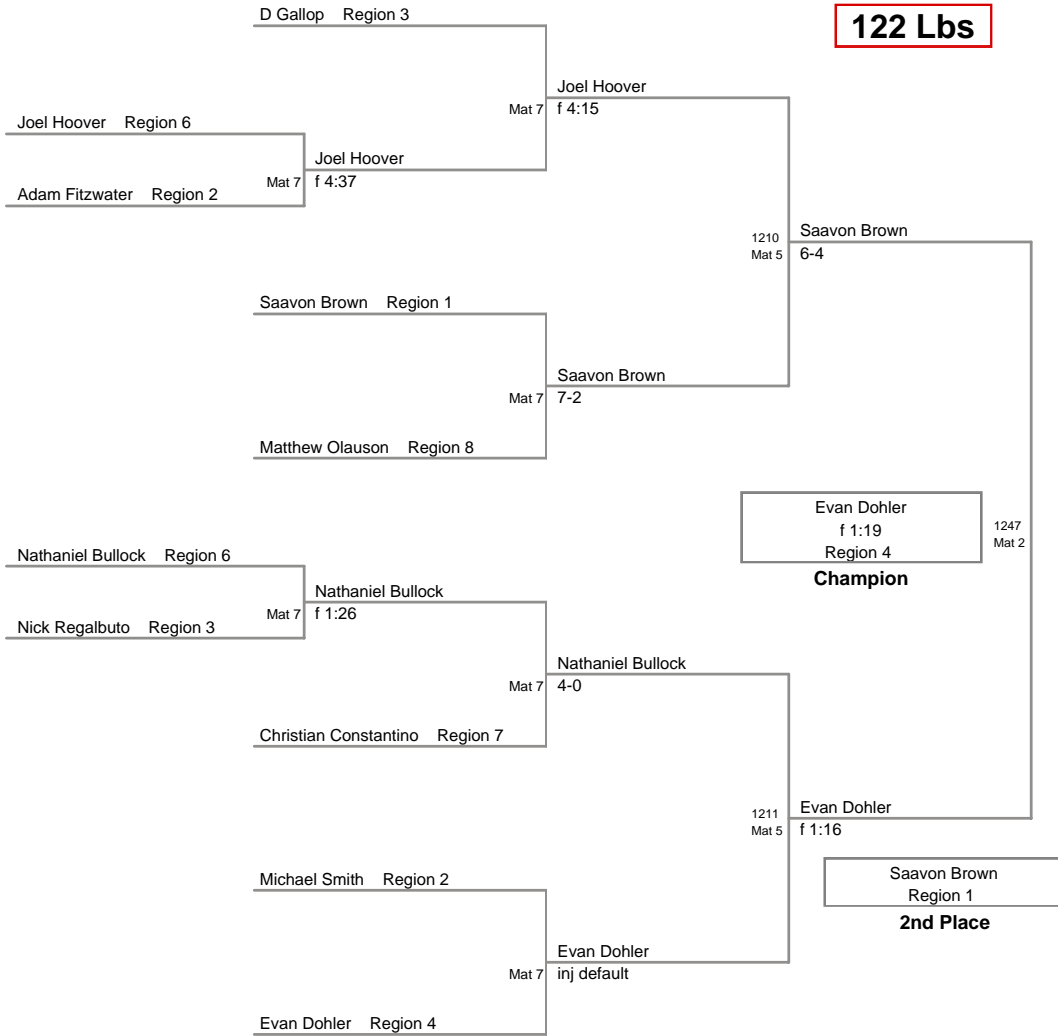

MD State Champ.
12U

90 Lbs

MD State Champ.
12U

95 Lbs

**MD State Champ.
12U**

101 Lbs

MD State Champ.
12U

108 Lbs

MD State Champ.
12U

115 Lbs

MD State Champ.
12U

122 Lbs

**MD State Champ.
12U**

140 Lbs

MD State Champ.
12U

170 Lbs