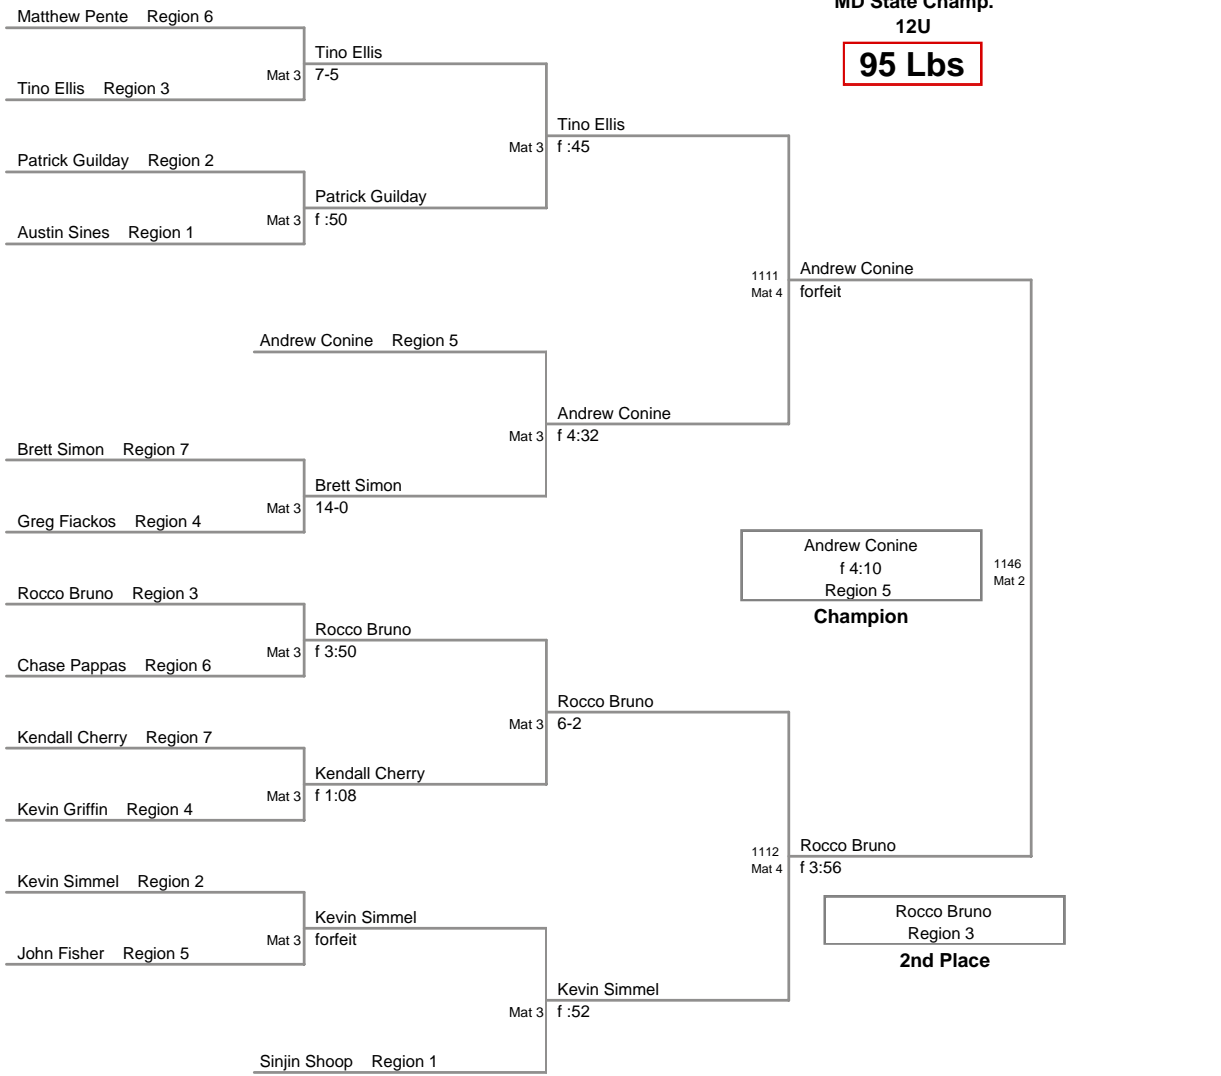

**MD State Champ.
12U**

65 Lbs

**MD State Champ.
12U**

70 Lbs

**MD State Champ.
12U**

75 Lbs

MD State Champ.
12U

85 Lbs

MD State Champ.
12U

90 Lbs

MD State Champ.
12U

95 Lbs

**MD State Champ.
12U**

101 Lbs

MD State Champ.
12U

108 Lbs

MD State Champ.
12U

115 Lbs

MD State Champ.
12U

122 Lbs

**MD State Champ.
12U**

140 Lbs

MD State Champ.
12U

170 Lbs