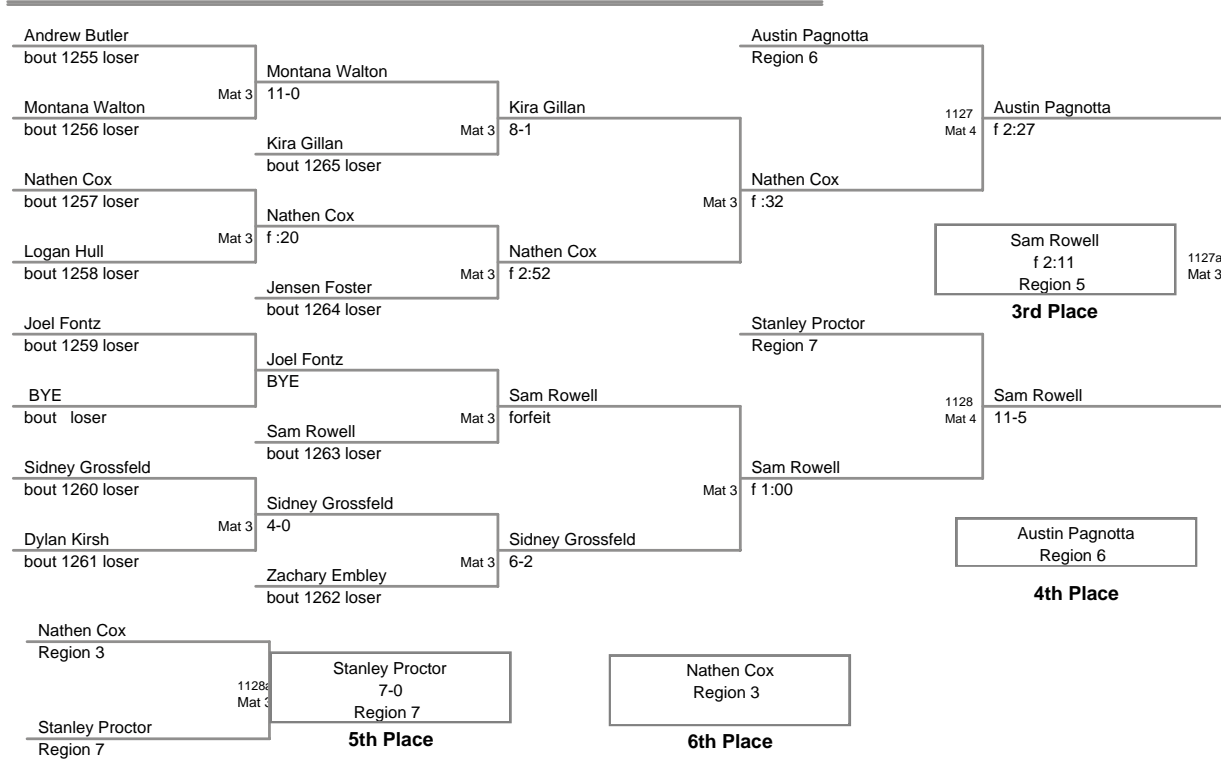

MD State Champ.
12U

90 Lbs

MD State Champ.
12U

95 Lbs

**MD State Champ.
12U**

101 Lbs

MD State Champ.
12U

108 Lbs