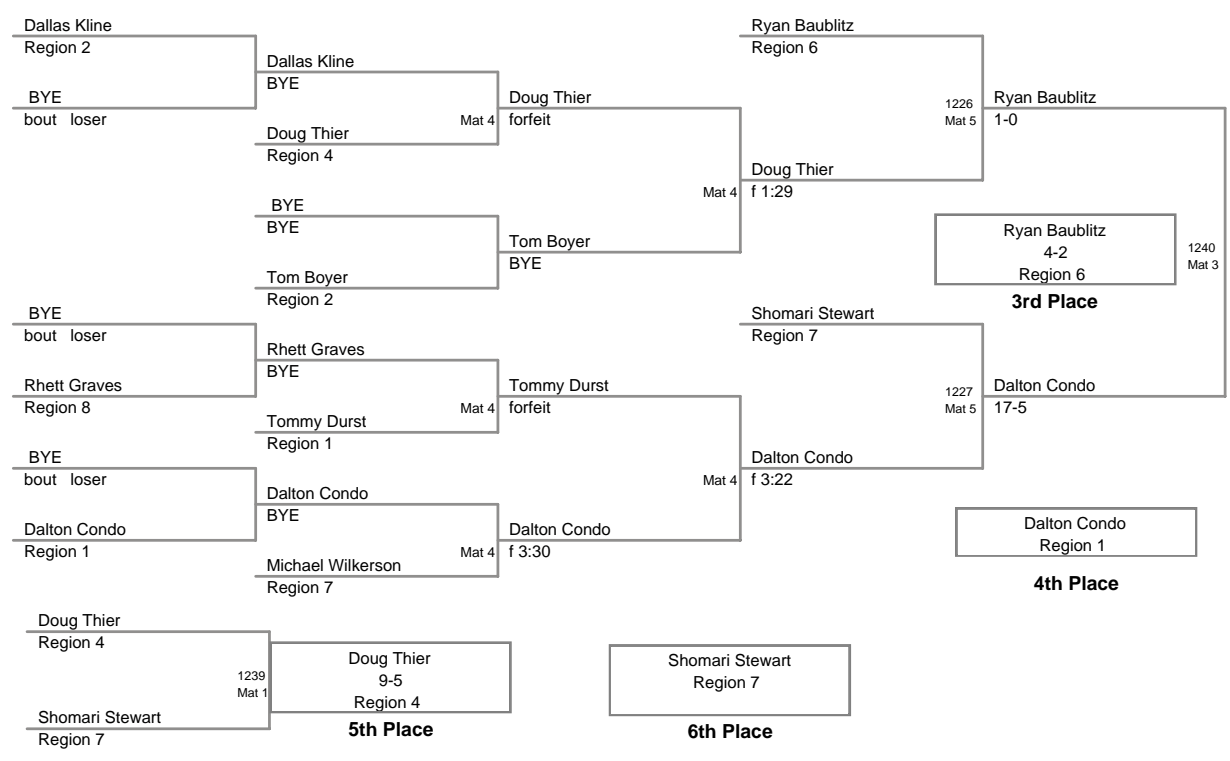

MD State Champ.
12U

115 Lbs

MD State Champ.
12U

122 Lbs

**MD State Champ.
12U**

140 Lbs

MD State Champ.
12U

170 Lbs