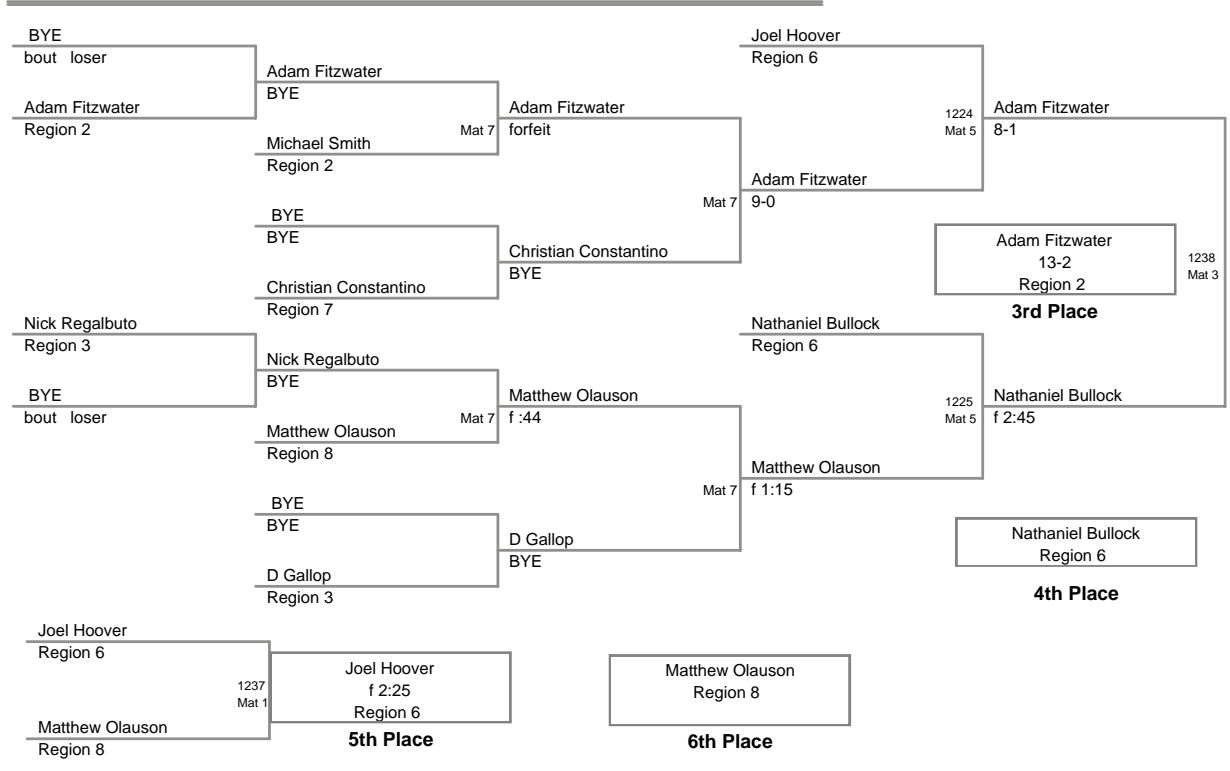

MD State Champ.
12U

122 Lbs