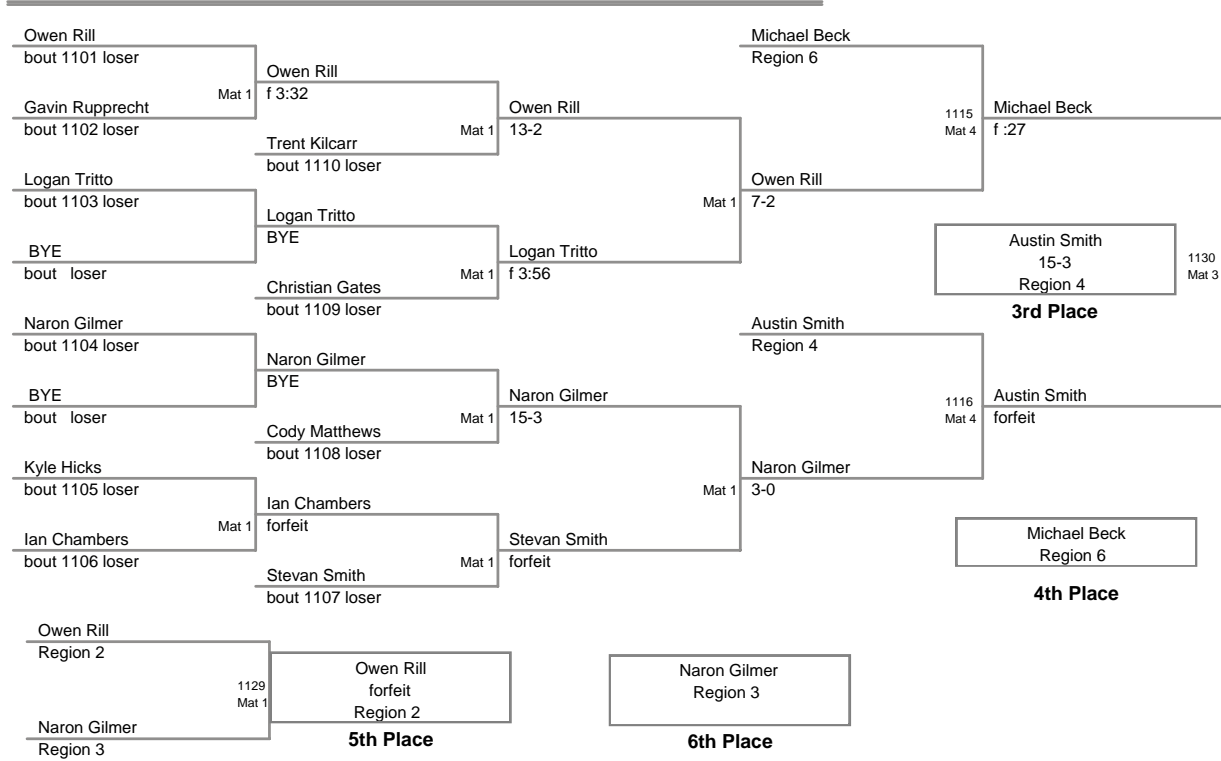

**MD State Champ.
12U**

65 Lbs

**MD State Champ.
12U**

70 Lbs

**MD State Champ.
12U**

75 Lbs

MD State Champ.
12U

85 Lbs

MD State Champ.
12U

90 Lbs

MD State Champ.
12U

95 Lbs

**MD State Champ.
12U**

101 Lbs

MD State Champ.
12U

108 Lbs