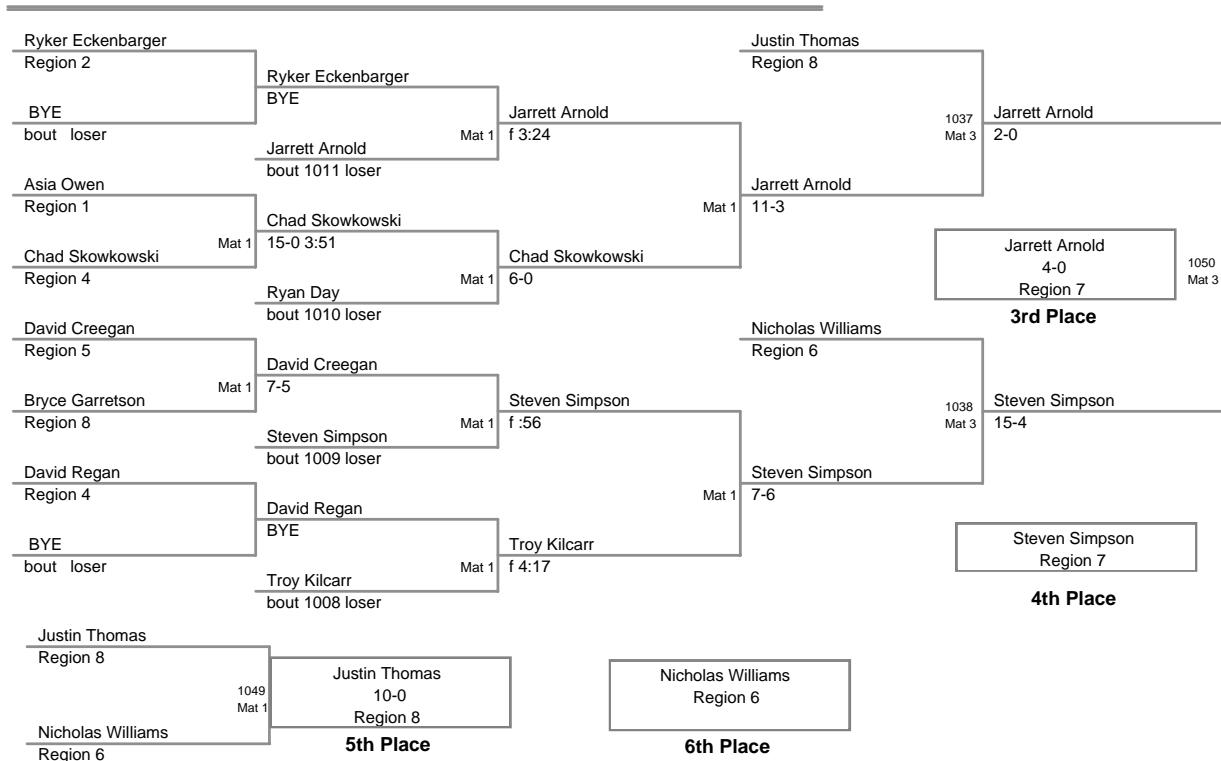

**MD State Champ.
12U**

65 Lbs

**MD State Champ.
12U**

70 Lbs

**MD State Champ.
12U**

75 Lbs

MD State Champ.
12U

85 Lbs

MD State Champ.
12U

90 Lbs

MD State Champ.
12U

95 Lbs

**MD State Champ.
12U**

101 Lbs

MD State Champ.
12U

108 Lbs