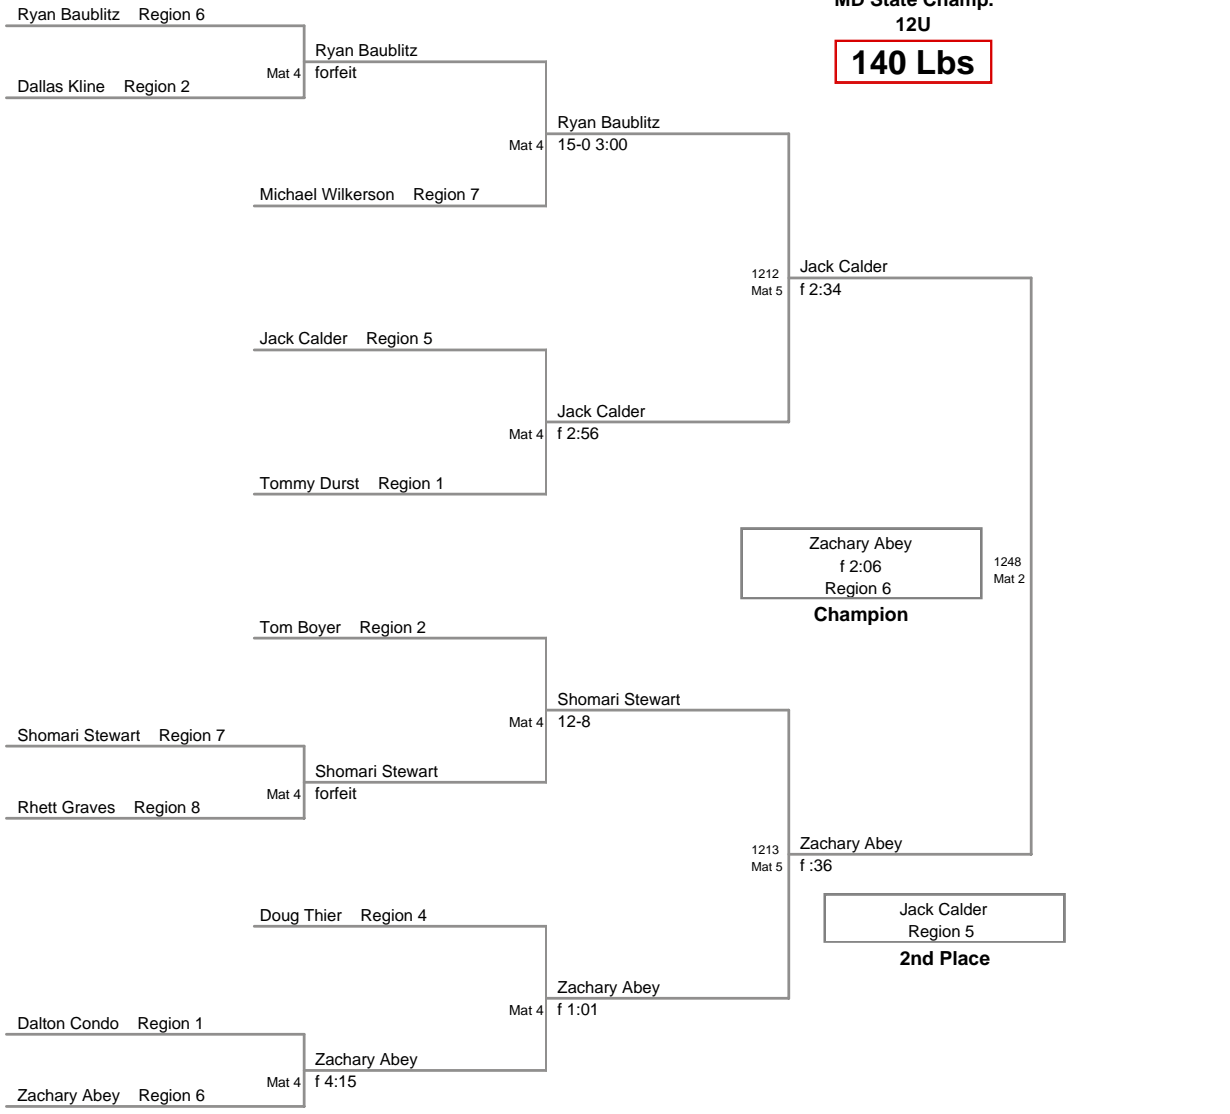

MD State Champ.
12U

115 Lbs

MD State Champ.
12U

122 Lbs

**MD State Champ.
12U**

140 Lbs

MD State Champ.
12U

170 Lbs