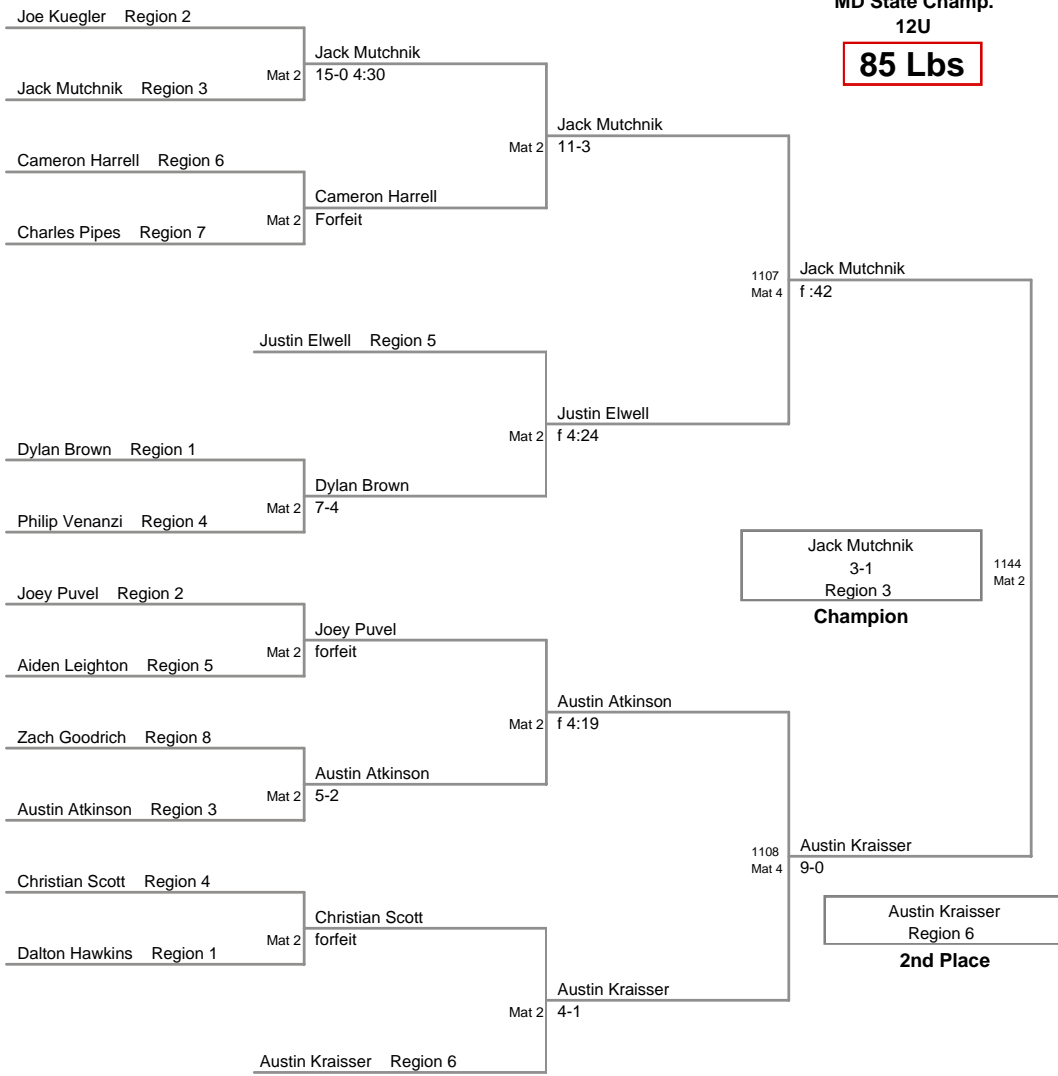

**MD State Champ.
12U**

65 Lbs

**MD State Champ.
12U**

70 Lbs

**MD State Champ.
12U**

75 Lbs

MD State Champ.
12U

85 Lbs

MD State Champ.
12U

90 Lbs

MD State Champ.
12U

95 Lbs

**MD State Champ.
12U**

101 Lbs

MD State Champ.
12U

108 Lbs

MD State Champ.
12U

115 Lbs

MD State Champ.
12U

122 Lbs

**MD State Champ.
12U**

140 Lbs

MD State Champ.
12U

170 Lbs