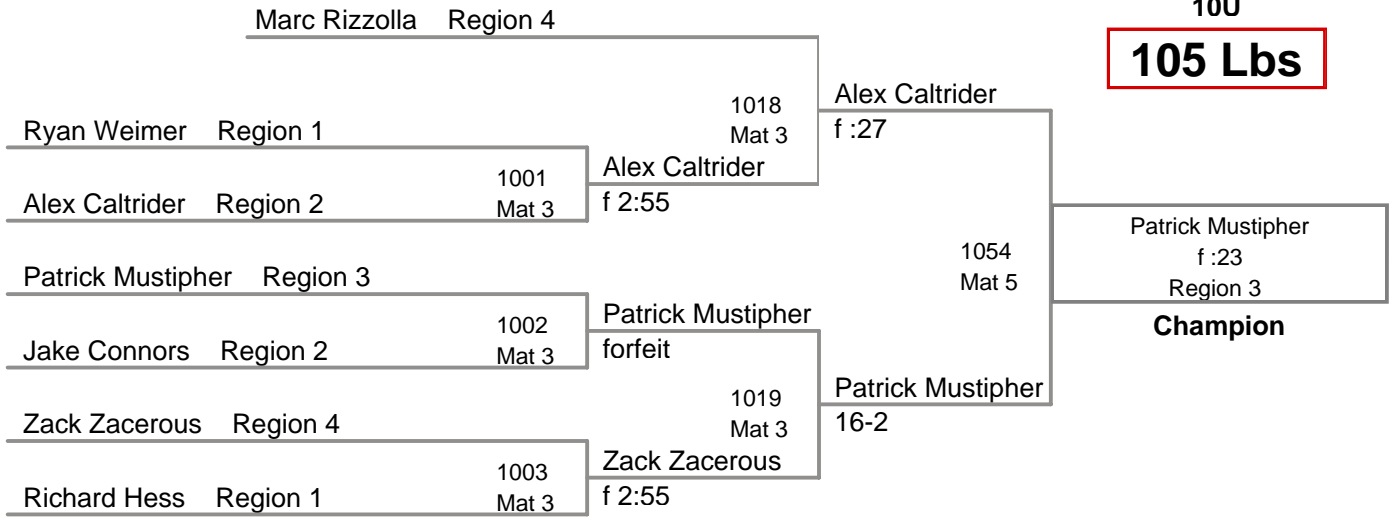

MD State Champ.
10U

105 Lbs