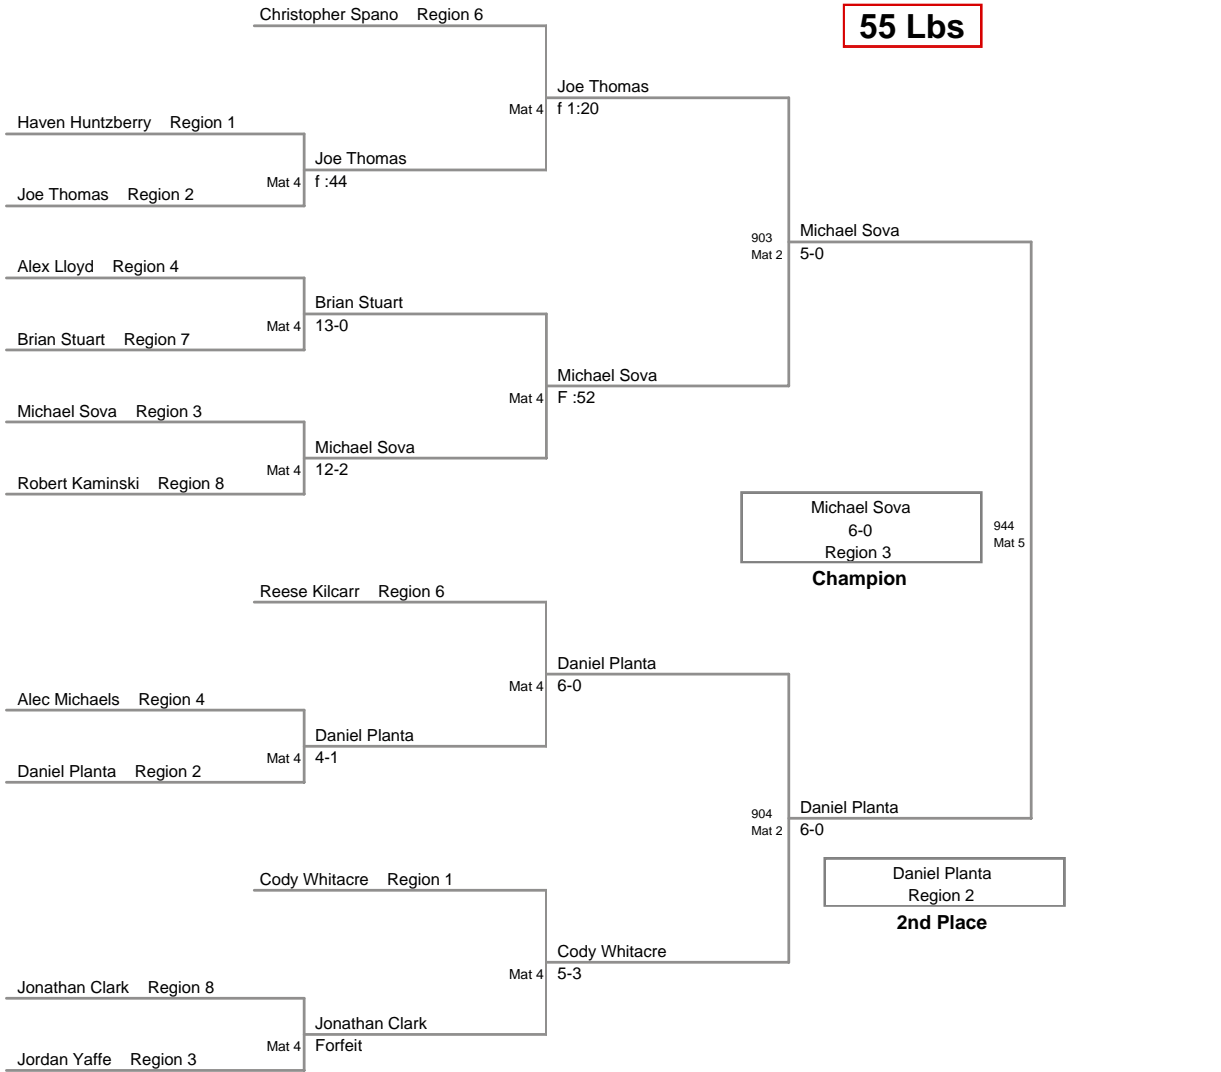

MD State Champ.
10U

55 Lbs

**MD State Champ.
10U**

60 Lbs

MD State Champ.
10U

65 Lbs

MD State Champ.
10U

70 Lbs

**MD State Champ.
10U**

75 Lbs

MD State Champ.
10U

85 Lbs

**MD State Champ.
10U**

90 Lbs

MD State Champ.
10U

97 Lbs

MD State Champ.
10U

105 Lbs

MD State Champ.
10U

135 Lbs