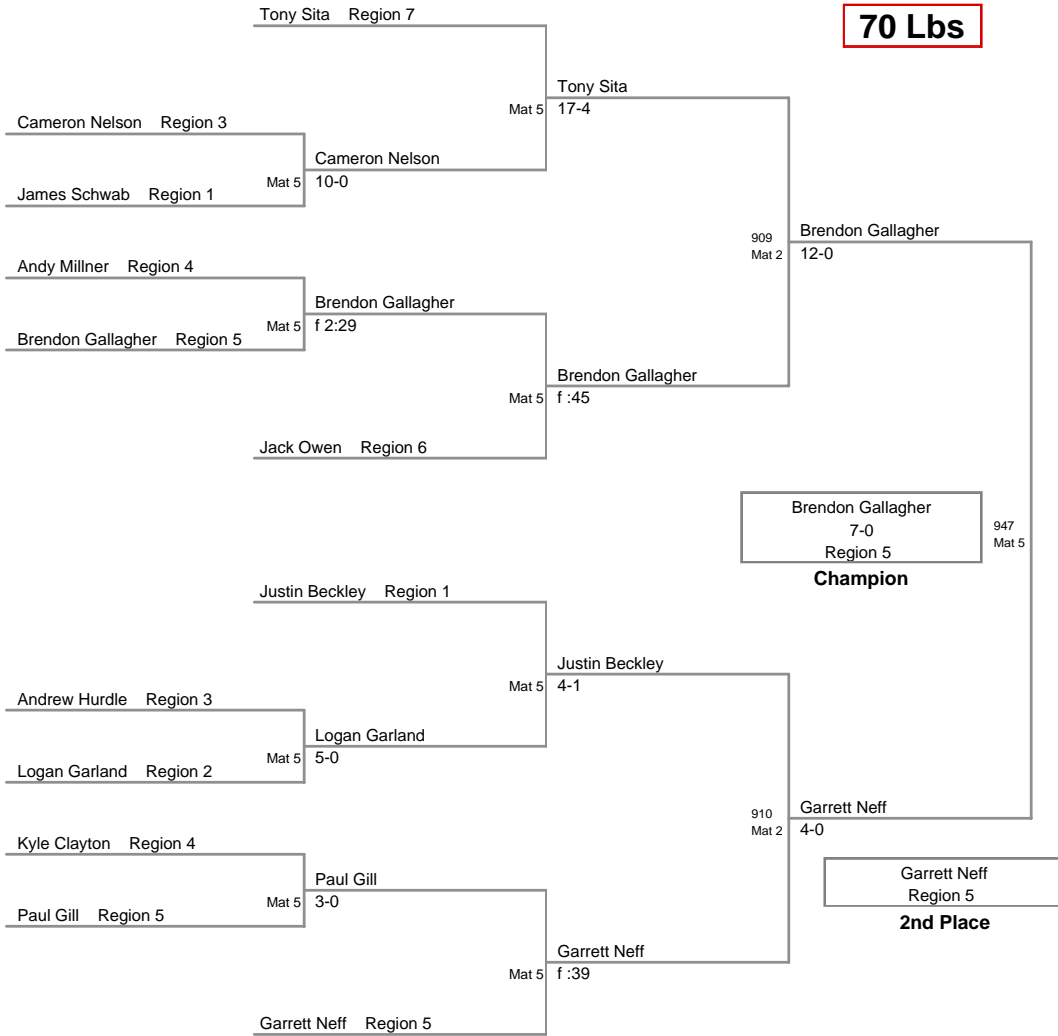

MD State Champ.
10U

55 Lbs

**MD State Champ.
10U**

60 Lbs

MD State Champ.
10U

65 Lbs

MD State Champ.
10U

70 Lbs

**MD State Champ.
10U**

75 Lbs

MD State Champ.
10U

85 Lbs

**MD State Champ.
10U**

90 Lbs

MD State Champ.
10U

97 Lbs

MD State Champ.
10U

105 Lbs

MD State Champ.
10U

135 Lbs