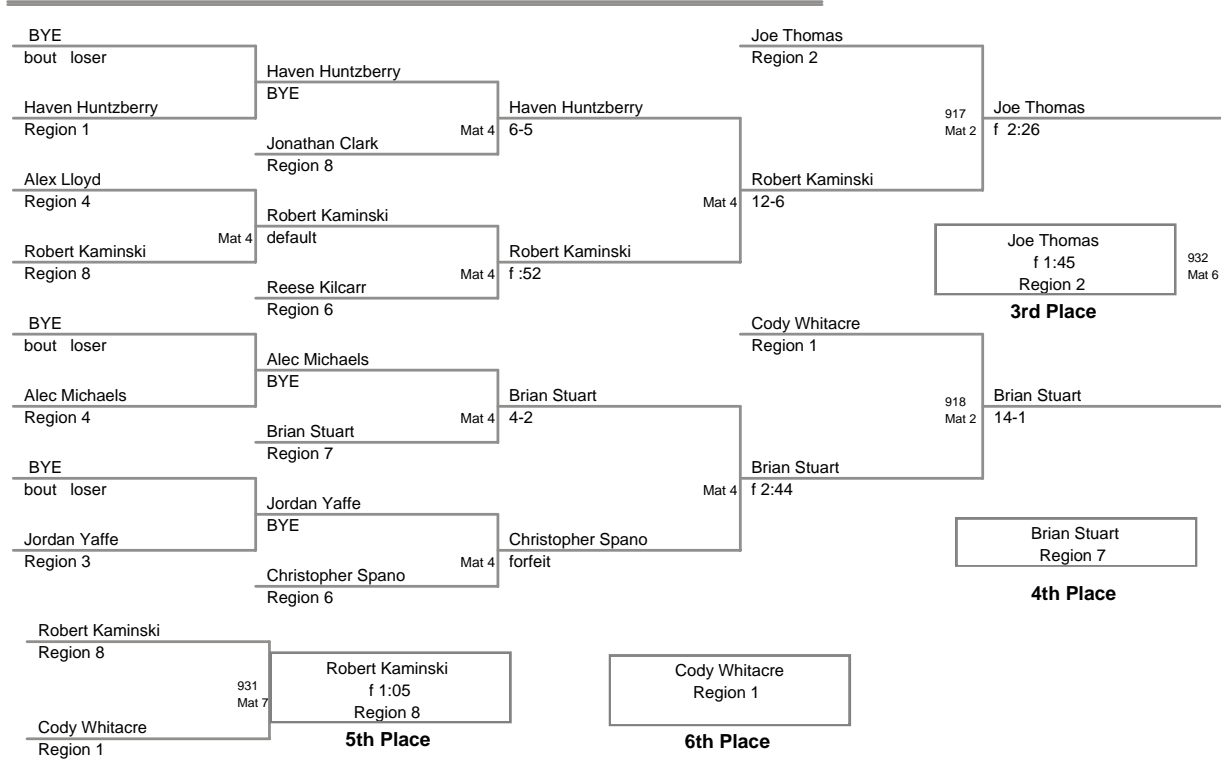

MD State Champ.
10U

55 Lbs

**MD State Champ.
10U**

60 Lbs

MD State Champ.
10U

65 Lbs

MD State Champ.
10U

70 Lbs

**MD State Champ.
10U**

75 Lbs

MD State Champ.
10U

85 Lbs

**MD State Champ.
10U**

90 Lbs

MD State Champ.
10U

97 Lbs

MD State Champ.
10U

105 Lbs

MD State Champ.
10U

135 Lbs