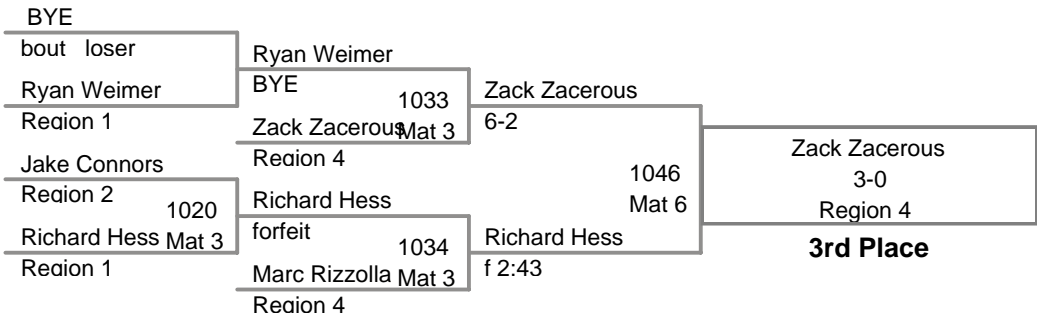

MD State Champ.
10U

105 Lbs