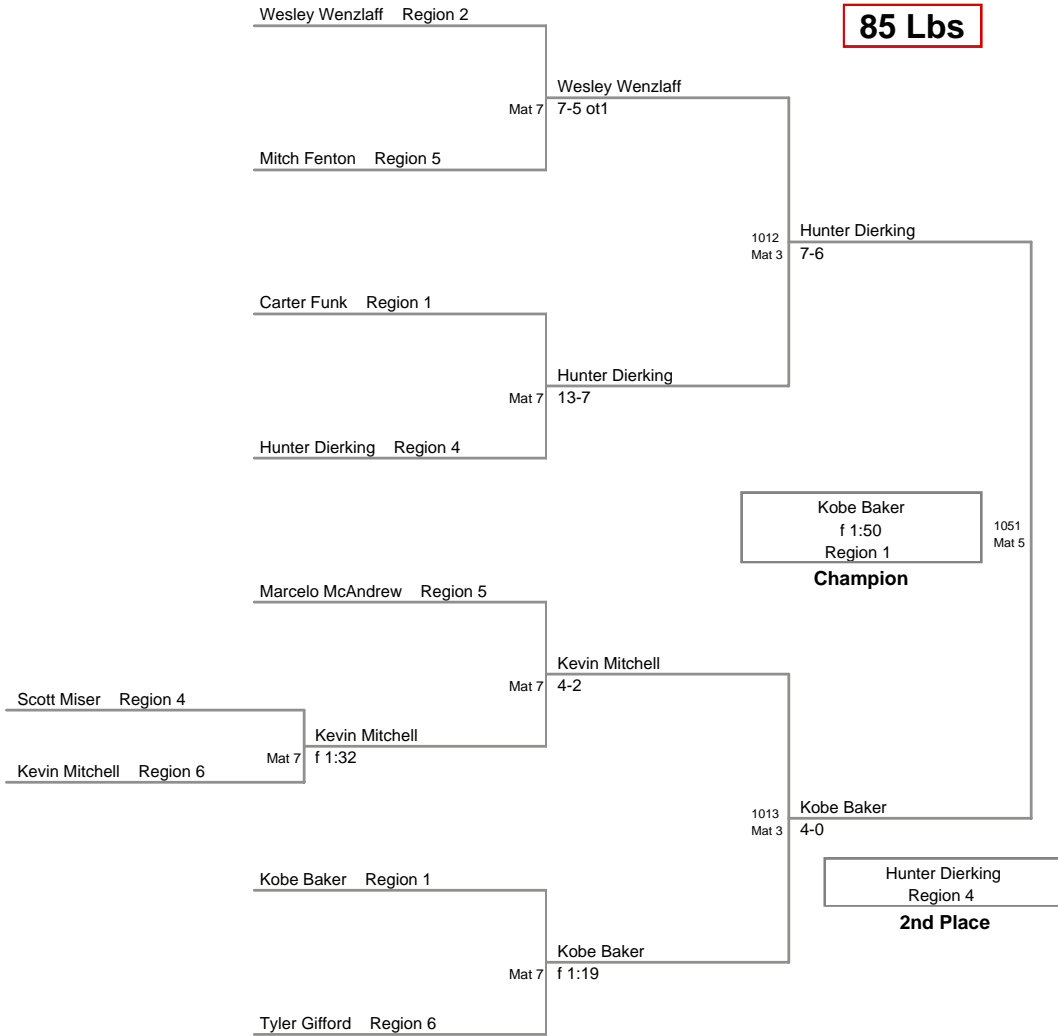

MD State Champ.
10U

55 Lbs

**MD State Champ.
10U**

60 Lbs

MD State Champ.
10U

65 Lbs

MD State Champ.
10U

70 Lbs

**MD State Champ.
10U**

75 Lbs

MD State Champ.
10U

85 Lbs

**MD State Champ.
10U**

90 Lbs

MD State Champ.
10U

97 Lbs

MD State Champ.
10U

105 Lbs

MD State Champ.
10U

135 Lbs