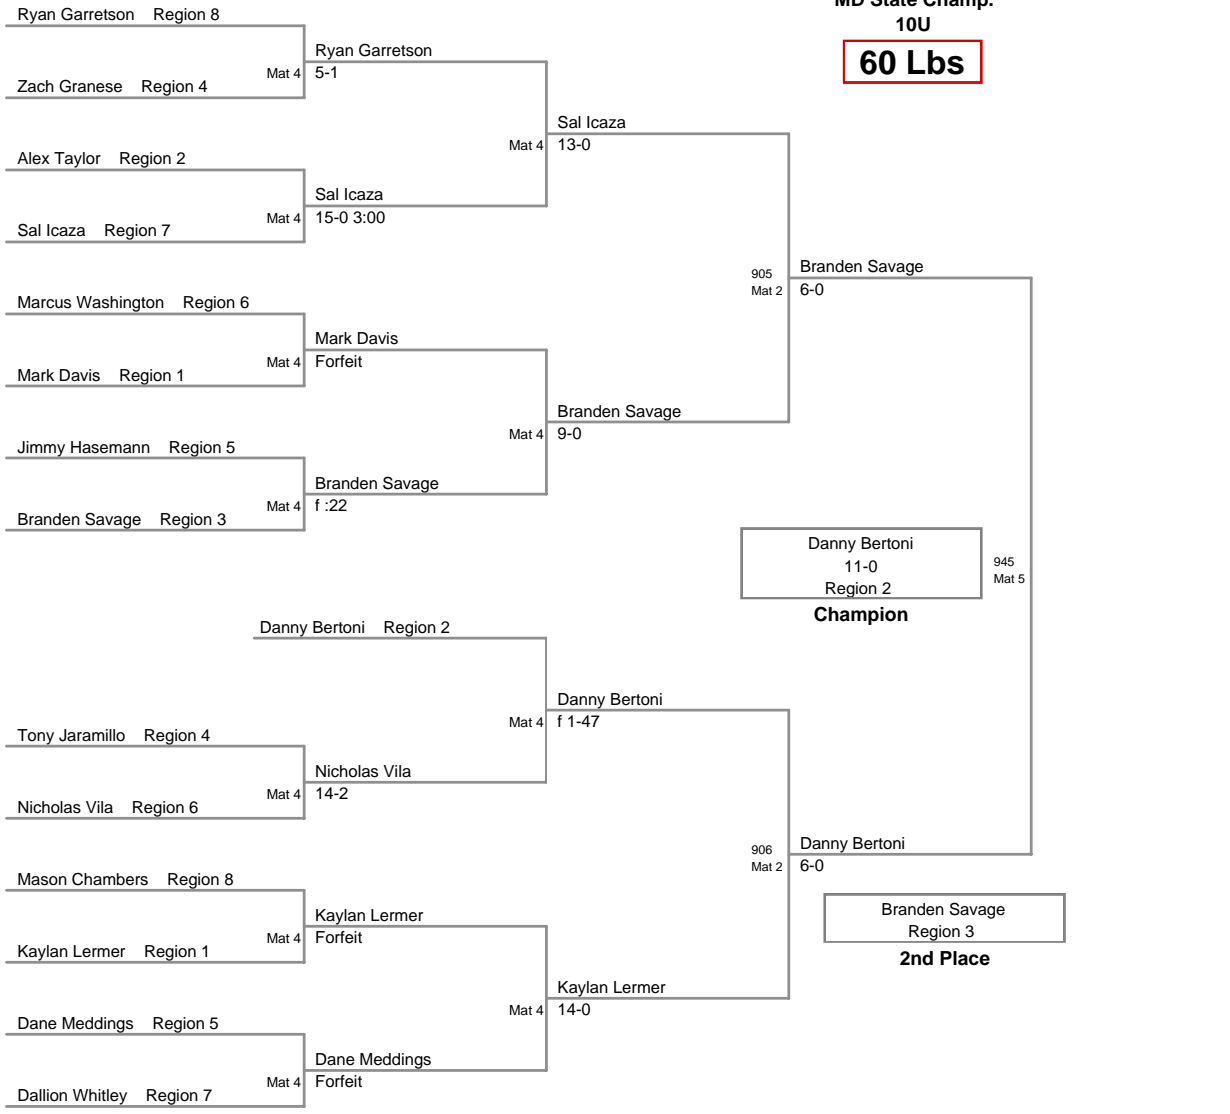

MD State Champ.
10U

55 Lbs

**MD State Champ.
10U**

60 Lbs

MD State Champ.
10U

65 Lbs

MD State Champ.
10U

70 Lbs

**MD State Champ.
10U**

75 Lbs

MD State Champ.
10U

85 Lbs

**MD State Champ.
10U**

90 Lbs

MD State Champ.
10U

97 Lbs

MD State Champ.
10U

105 Lbs

MD State Champ.
10U

135 Lbs