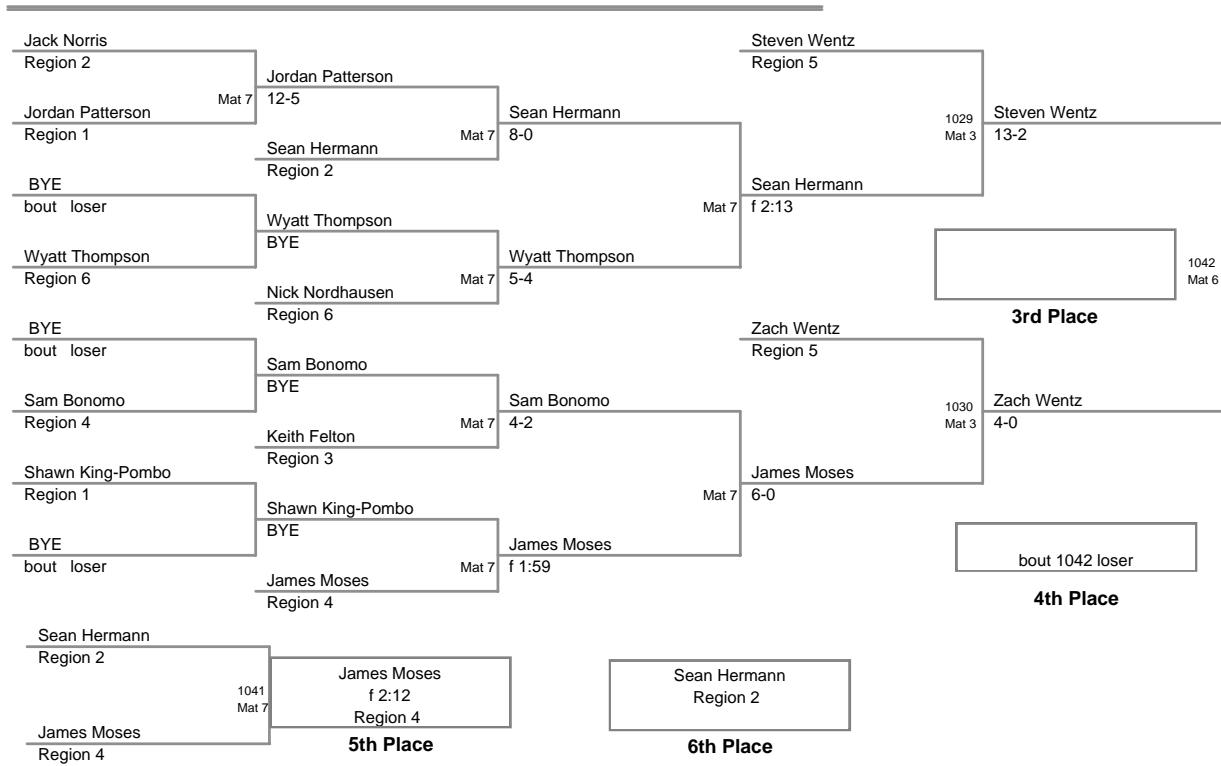

**MD State Champ.
10U**

75 Lbs

MD State Champ.
10U

85 Lbs

**MD State Champ.
10U**

90 Lbs

MD State Champ.
10U

97 Lbs