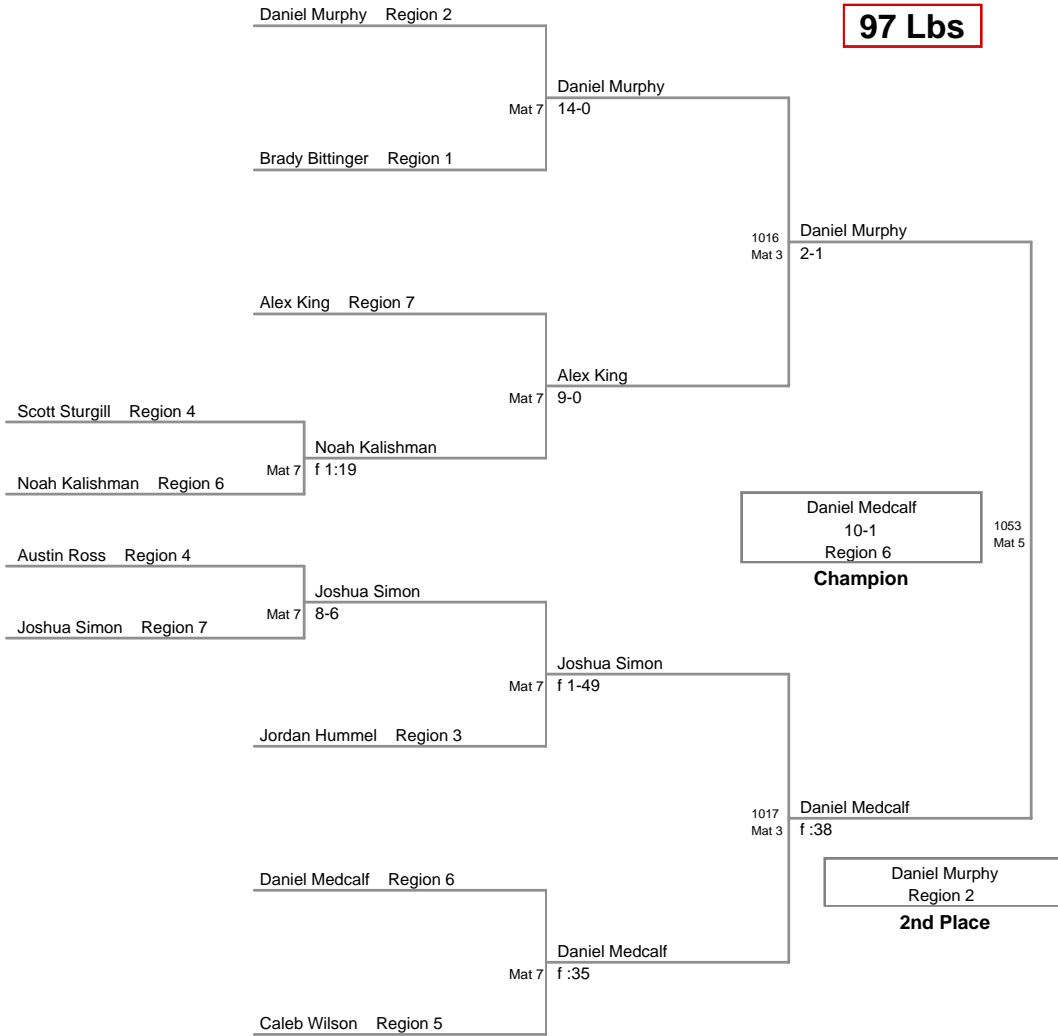

MD State Champ.
10U

55 Lbs

**MD State Champ.
10U**

60 Lbs

MD State Champ.
10U

65 Lbs

MD State Champ.
10U

70 Lbs

**MD State Champ.
10U**

75 Lbs

MD State Champ.
10U

85 Lbs

**MD State Champ.
10U**

90 Lbs

MD State Champ.
10U

97 Lbs

MD State Champ.
10U

105 Lbs

MD State Champ.
10U

135 Lbs