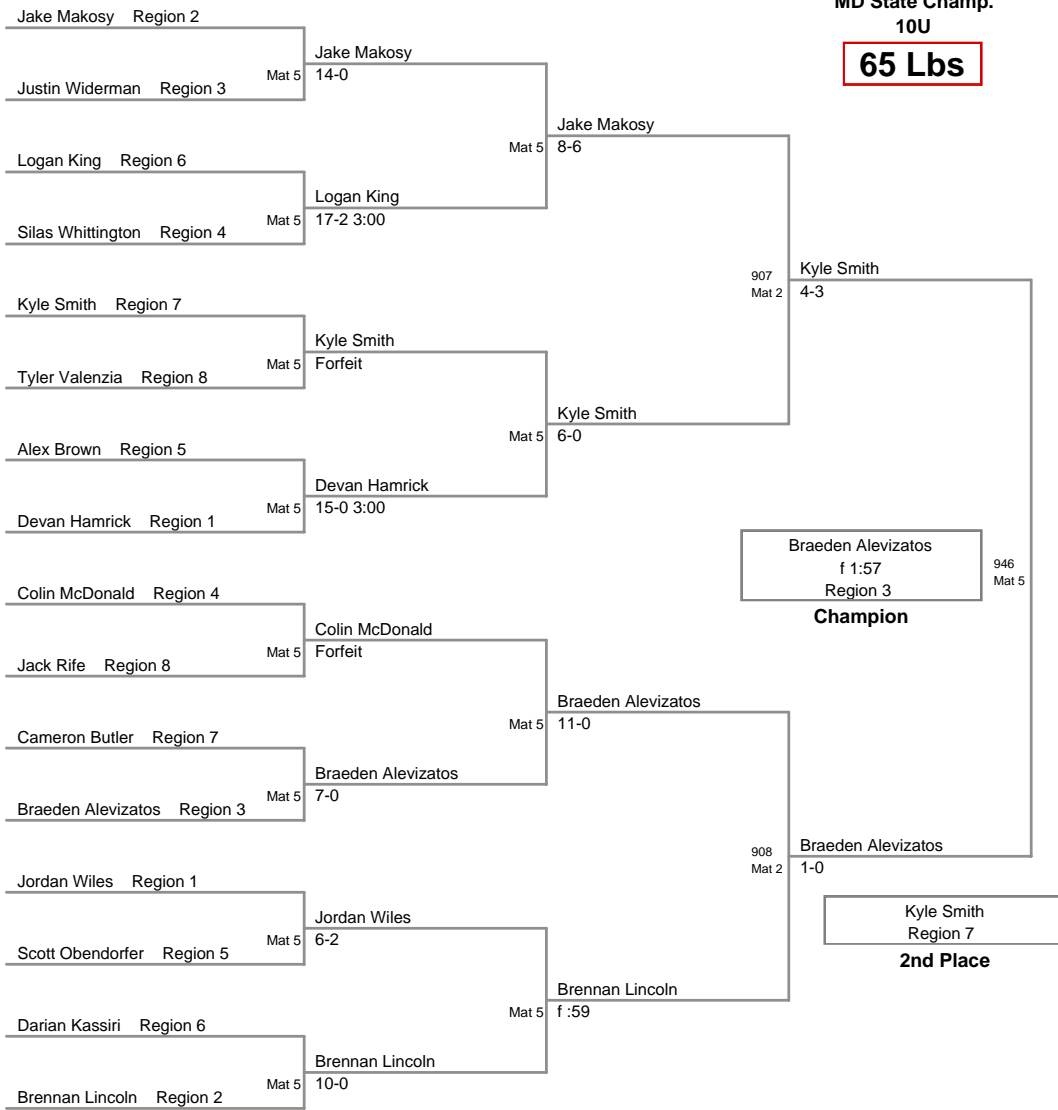

MD State Champ.
10U

55 Lbs

**MD State Champ.
10U**

60 Lbs

MD State Champ.
10U

65 Lbs

MD State Champ.
10U

70 Lbs

**MD State Champ.
10U**

75 Lbs

MD State Champ.
10U

85 Lbs

**MD State Champ.
10U**

90 Lbs

MD State Champ.
10U

97 Lbs

MD State Champ.
10U

105 Lbs

MD State Champ.
10U

135 Lbs