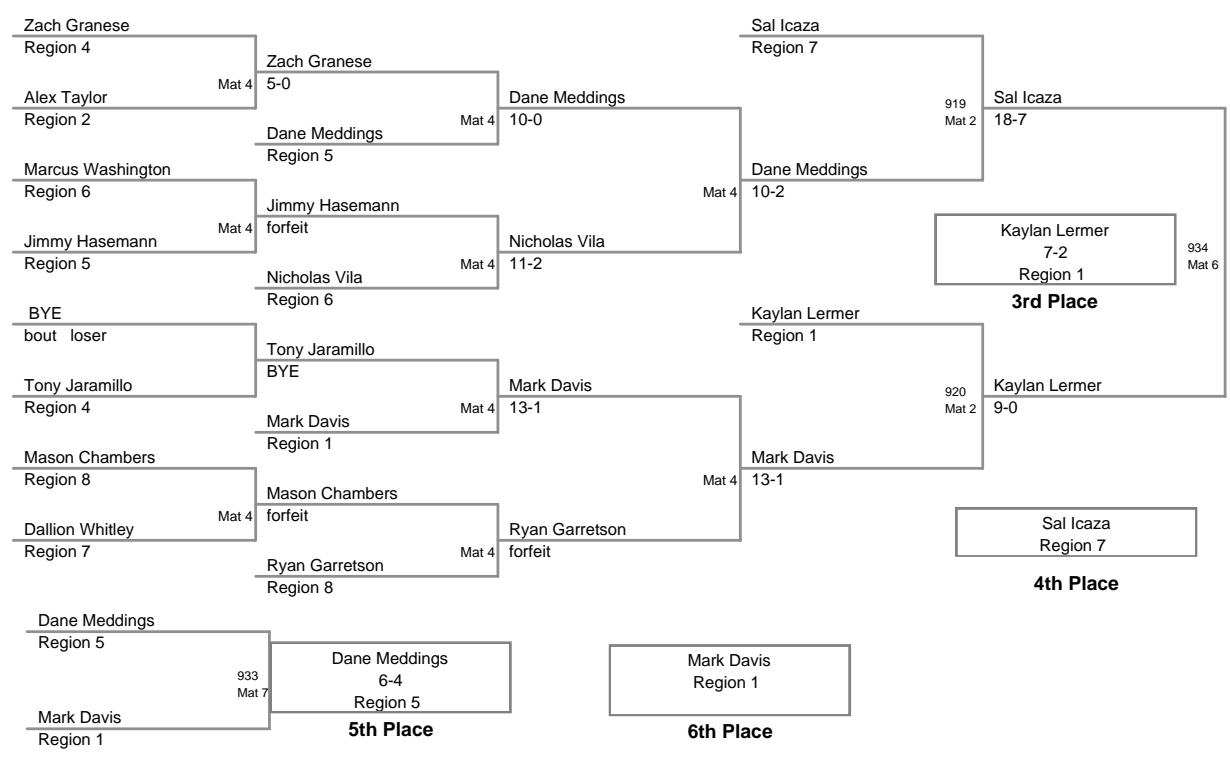

MD State Champ.
10U

55 Lbs

**MD State Champ.
10U**

60 Lbs

MD State Champ.
10U

65 Lbs

MD State Champ.
10U

70 Lbs

**MD State Champ.
10U**

75 Lbs

MD State Champ.
10U

85 Lbs

**MD State Champ.
10U**

90 Lbs

MD State Champ.
10U

97 Lbs

MD State Champ.
10U

105 Lbs

MD State Champ.
10U

135 Lbs