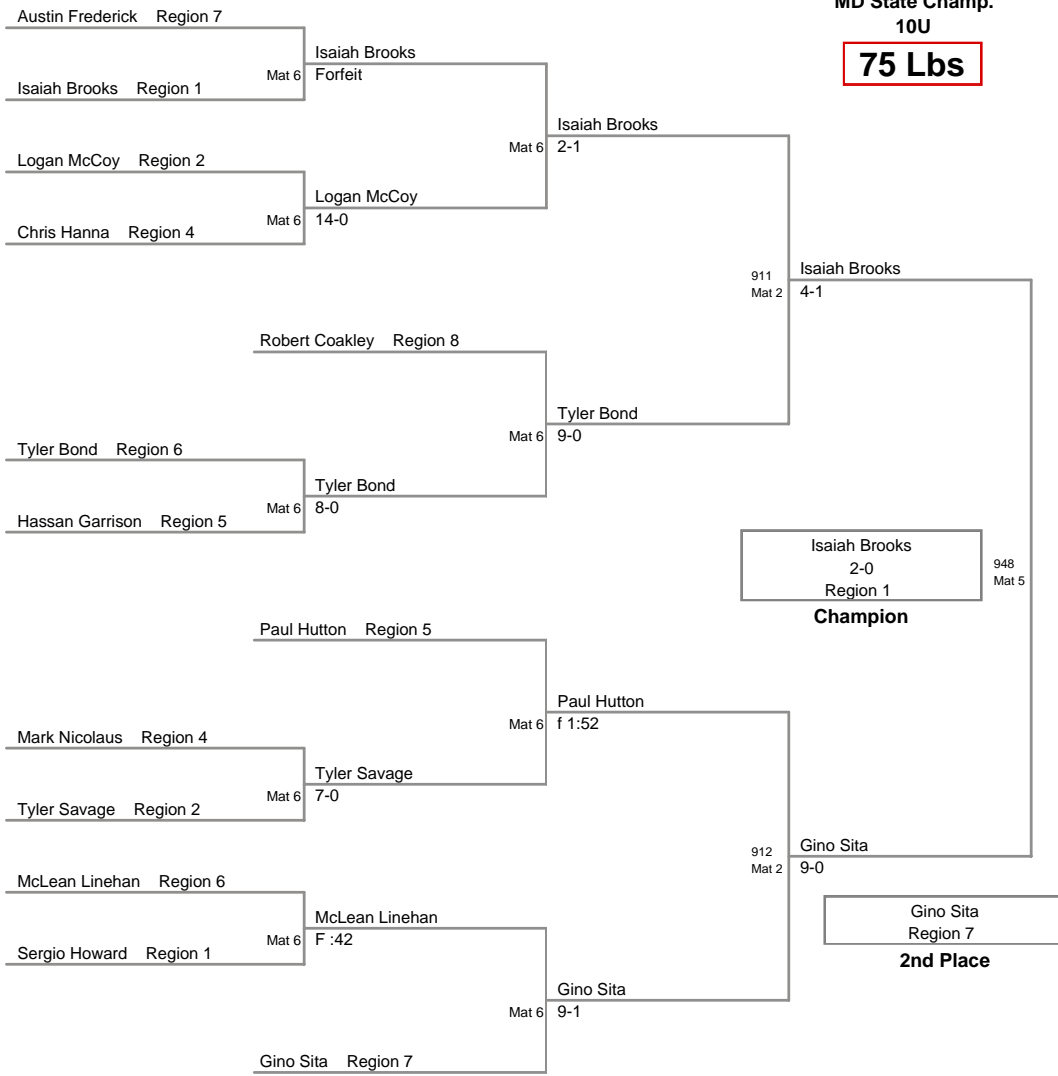

MD State Champ.
10U

55 Lbs

**MD State Champ.
10U**

60 Lbs

MD State Champ.
10U

65 Lbs

MD State Champ.
10U

70 Lbs

**MD State Champ.
10U**

75 Lbs

MD State Champ.
10U

85 Lbs

**MD State Champ.
10U**

90 Lbs

MD State Champ.
10U

97 Lbs

MD State Champ.
10U

105 Lbs

MD State Champ.
10U

135 Lbs