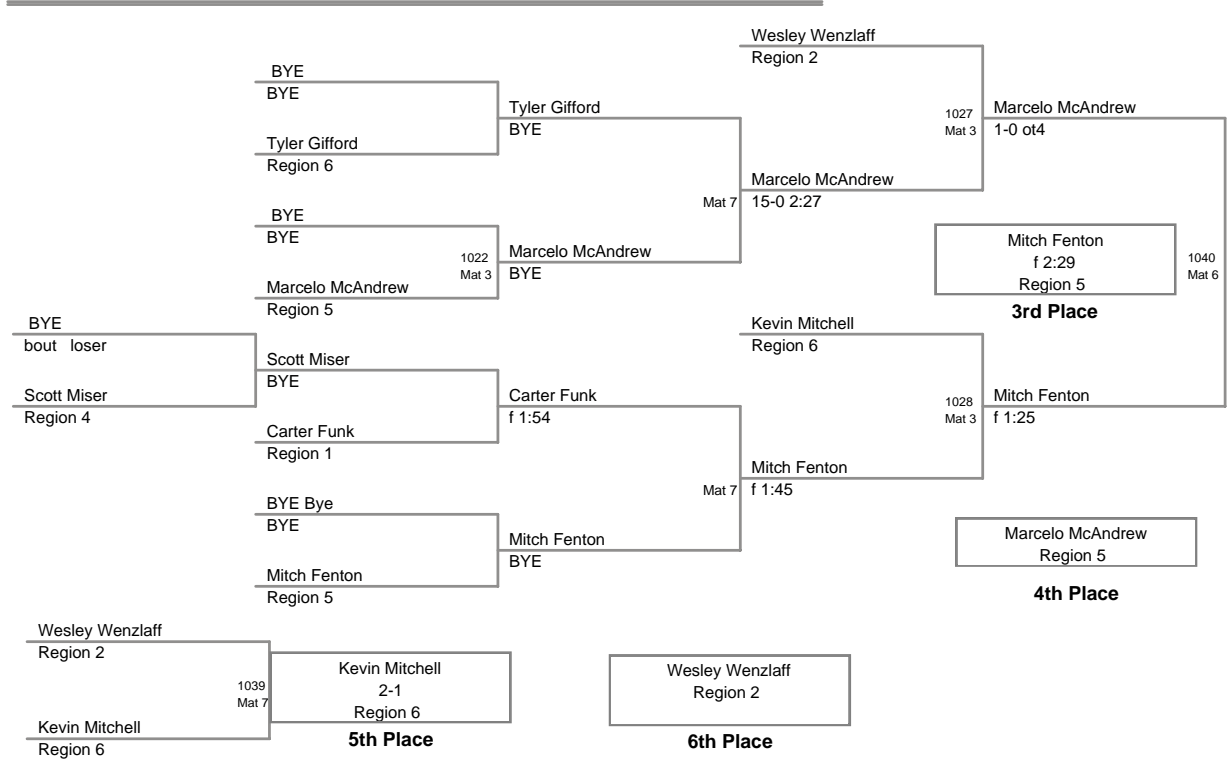

MD State Champ.
10U

55 Lbs

**MD State Champ.
10U**

60 Lbs

MD State Champ.
10U

65 Lbs

MD State Champ.
10U

70 Lbs

**MD State Champ.
10U**

75 Lbs

MD State Champ.
10U

85 Lbs

**MD State Champ.
10U**

90 Lbs

MD State Champ.
10U

97 Lbs

MD State Champ.
10U

105 Lbs

MD State Champ.
10U

135 Lbs