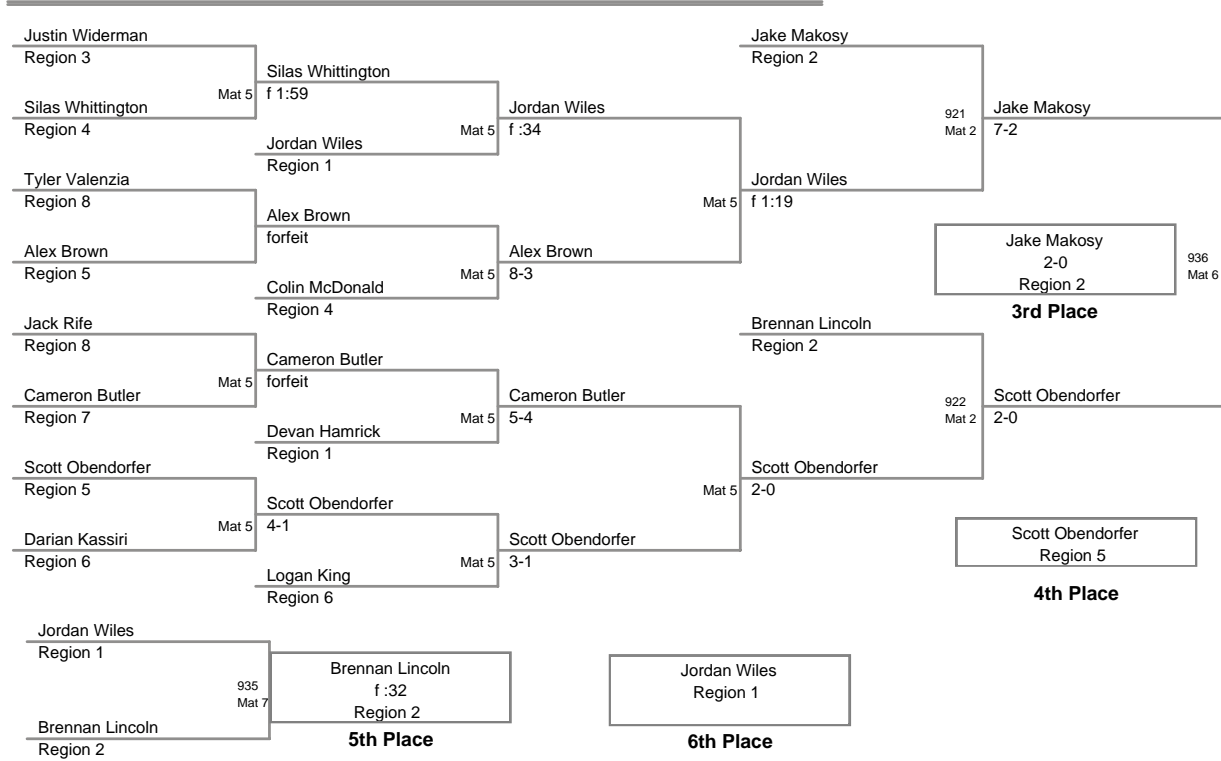

MD State Champ.
10U

55 Lbs

**MD State Champ.
10U**

60 Lbs

MD State Champ.
10U

65 Lbs

MD State Champ.
10U

70 Lbs

**MD State Champ.
10U**

75 Lbs

MD State Champ.
10U

85 Lbs

**MD State Champ.
10U**

90 Lbs

MD State Champ.
10U

97 Lbs

MD State Champ.
10U

105 Lbs

MD State Champ.
10U

135 Lbs