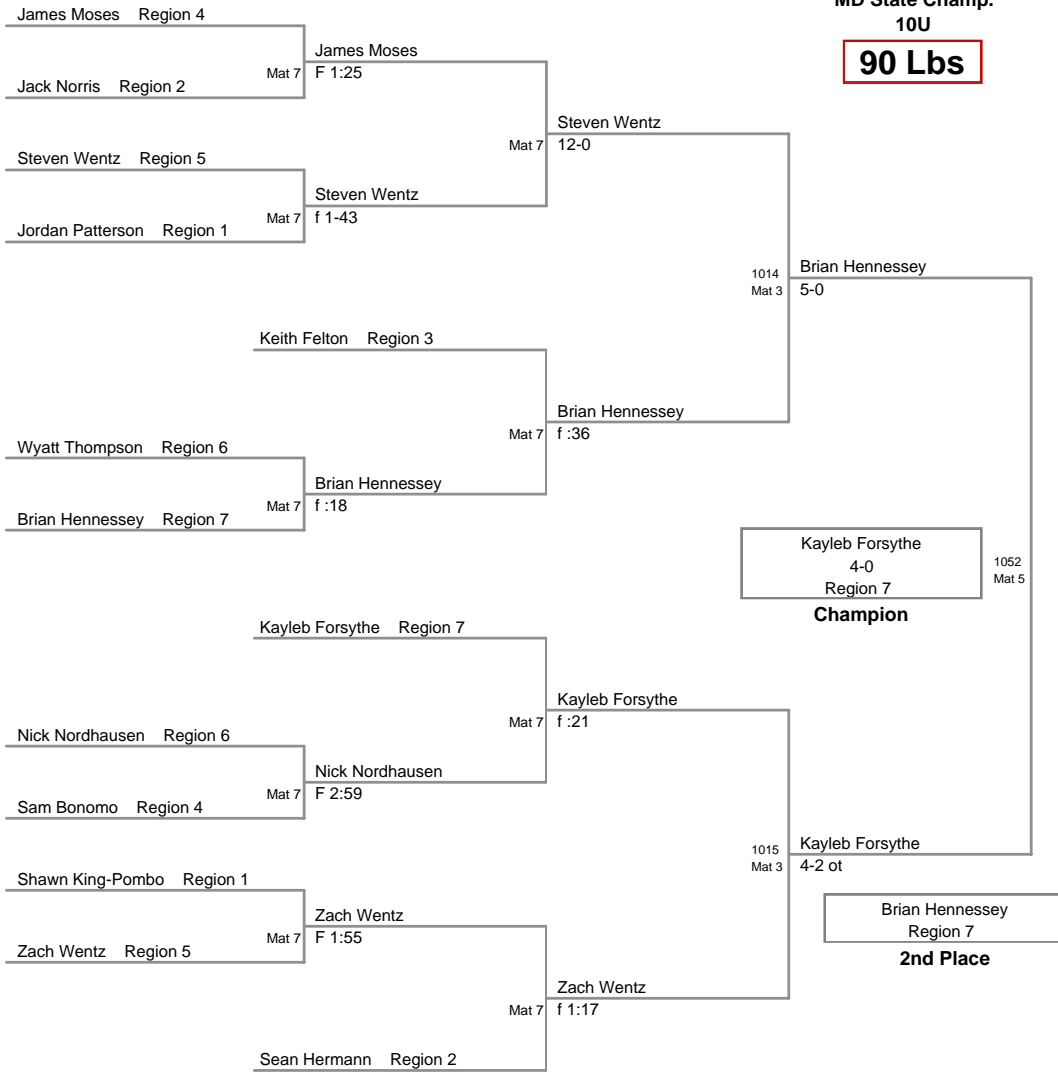

MD State Champ.
10U

55 Lbs

**MD State Champ.
10U**

60 Lbs

MD State Champ.
10U

65 Lbs

MD State Champ.
10U

70 Lbs

**MD State Champ.
10U**

75 Lbs

MD State Champ.
10U

85 Lbs

**MD State Champ.
10U**

90 Lbs

MD State Champ.
10U

97 Lbs

MD State Champ.
10U

105 Lbs

MD State Champ.
10U

135 Lbs