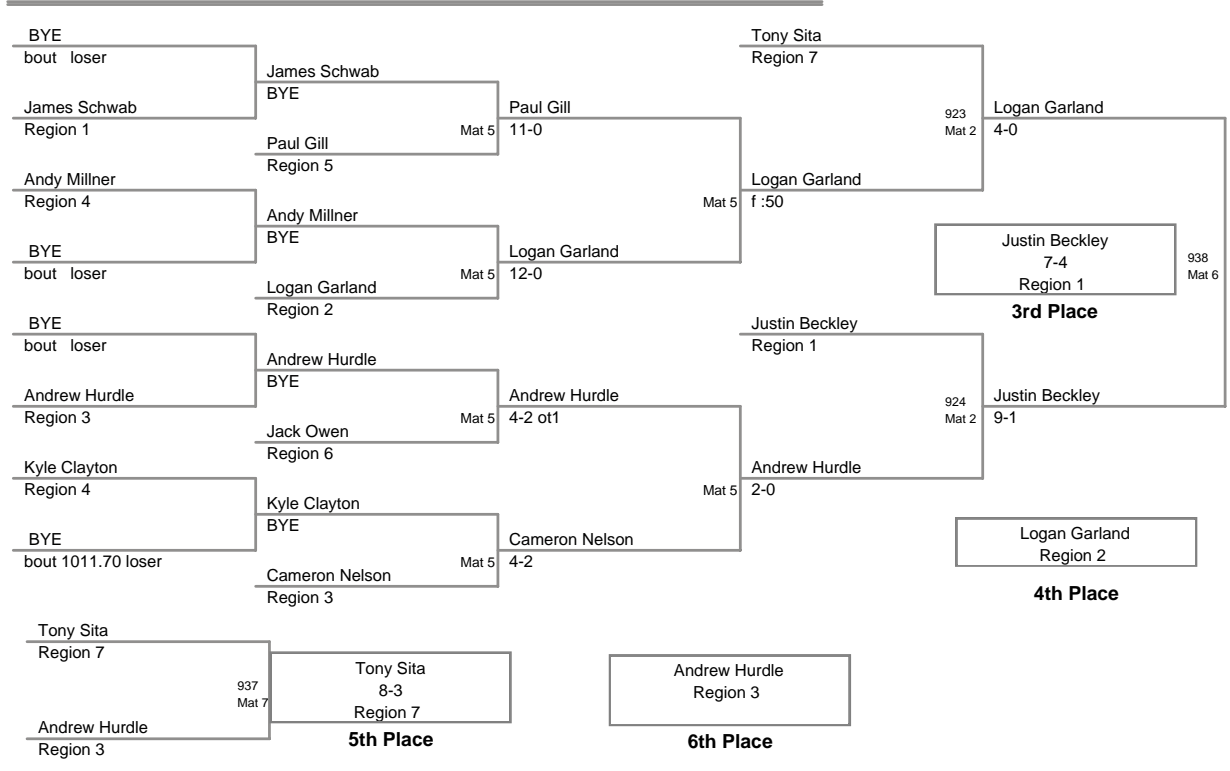

MD State Champ.
10U

55 Lbs

**MD State Champ.
10U**

60 Lbs

MD State Champ.
10U

65 Lbs

MD State Champ.
10U

70 Lbs

**MD State Champ.
10U**

75 Lbs

MD State Champ.
10U

85 Lbs

**MD State Champ.
10U**

90 Lbs

MD State Champ.
10U

97 Lbs

MD State Champ.
10U

105 Lbs

MD State Champ.
10U

135 Lbs