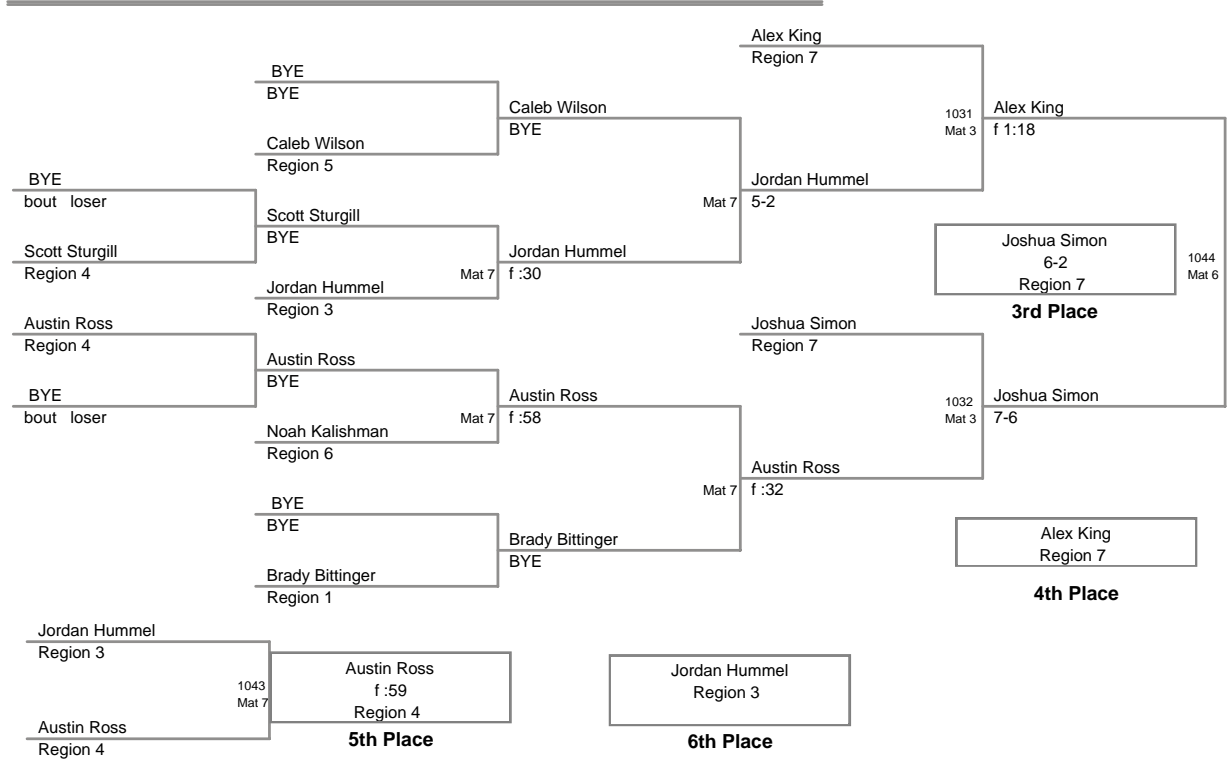

**MD State Champ.
10U**

75 Lbs

MD State Champ.
10U

85 Lbs

**MD State Champ.
10U**

90 Lbs

MD State Champ.
10U

97 Lbs