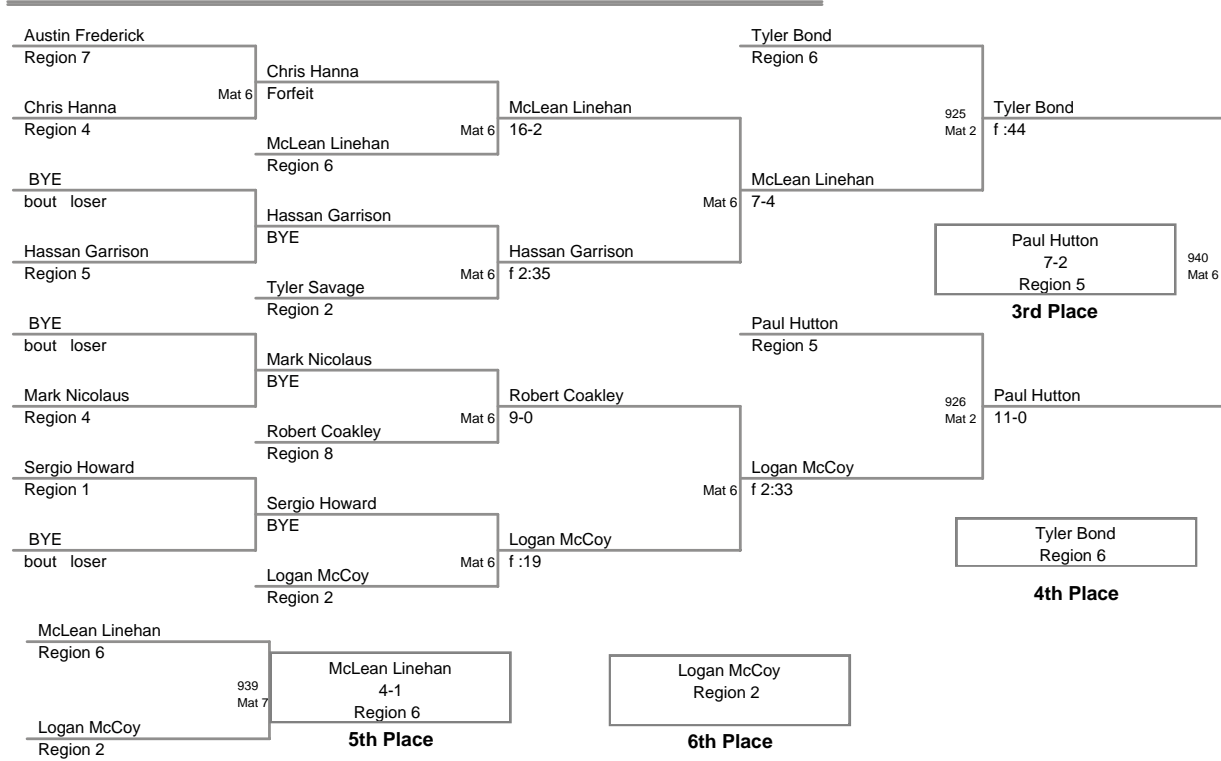

MD State Champ.
10U

55 Lbs

**MD State Champ.
10U**

60 Lbs

MD State Champ.
10U

65 Lbs

MD State Champ.
10U

70 Lbs

**MD State Champ.
10U**

75 Lbs

MD State Champ.
10U

85 Lbs

**MD State Champ.
10U**

90 Lbs

MD State Champ.
10U

97 Lbs

MD State Champ.
10U

105 Lbs

MD State Champ.
10U

135 Lbs